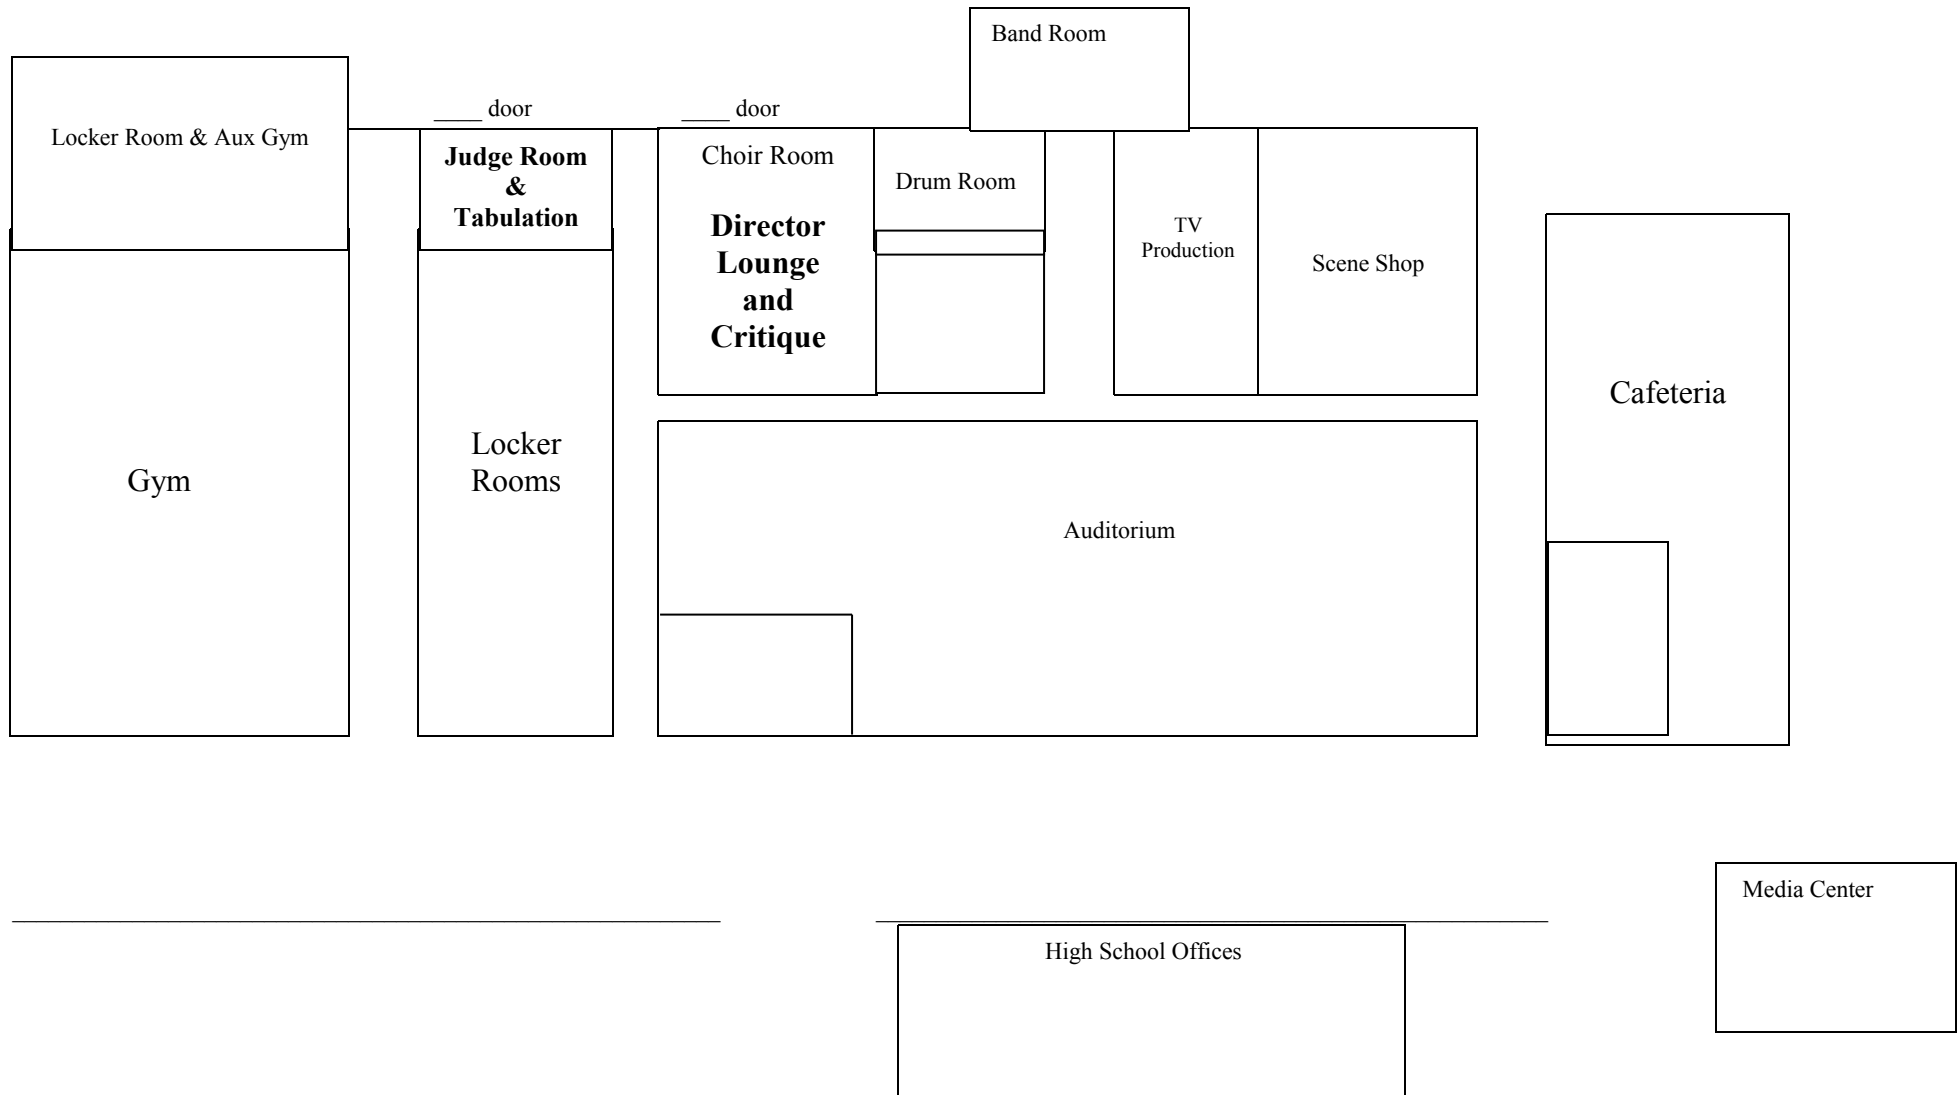

← **STADIUM (50 Yard Line)**

CEDAR SPRINGS HIGH SCHOOL - - INDOOR MAP