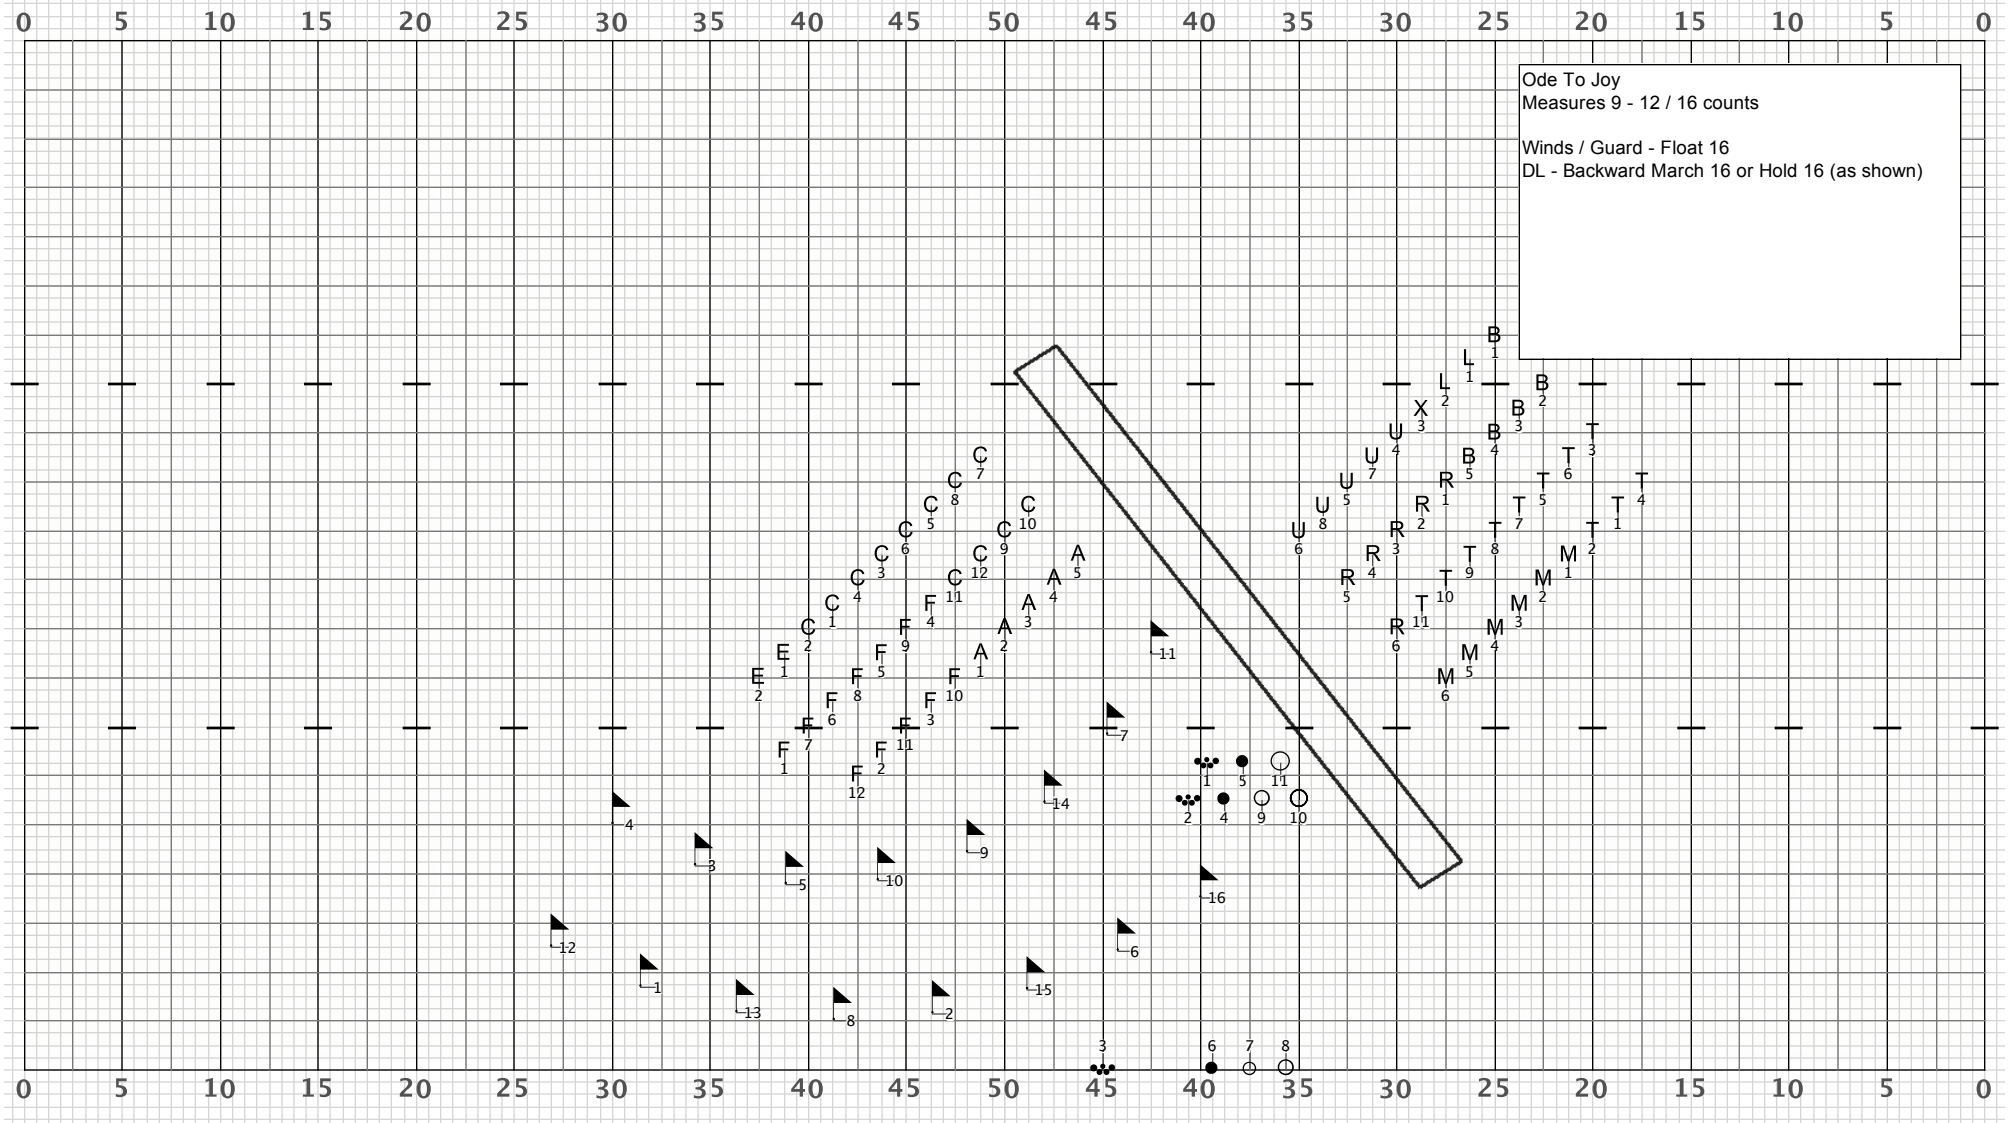

Ode To Joy
Measures 1 - 4 / 16 counts

Winds / DL - Float 16
Guard - Float 16 (or less)

(Guard get to front sideline as soon as possible for equipment change without looking rushed)

Director Viewpoint

Director Viewpoint

Director Viewpoint

Director Viewpoint

Ode To Joy
Measures 27 - 34 / 16 counts
All - Float 16

Director Viewpoint

Ode To Joy
Measures 35 - 42 / 16 counts
BD - Rotate / Float 16 (counterclockwise 180 degrees)
All Others - Float 16

Director Viewpoint

Ode To Joy
Measures 43 - 60 / 36 counts
SD / Tenors - Rotate 15 (clockwise 180 degrees), Hold 21
All Others - Float 15, Hold 21

Director Viewpoint

Director Viewpoint