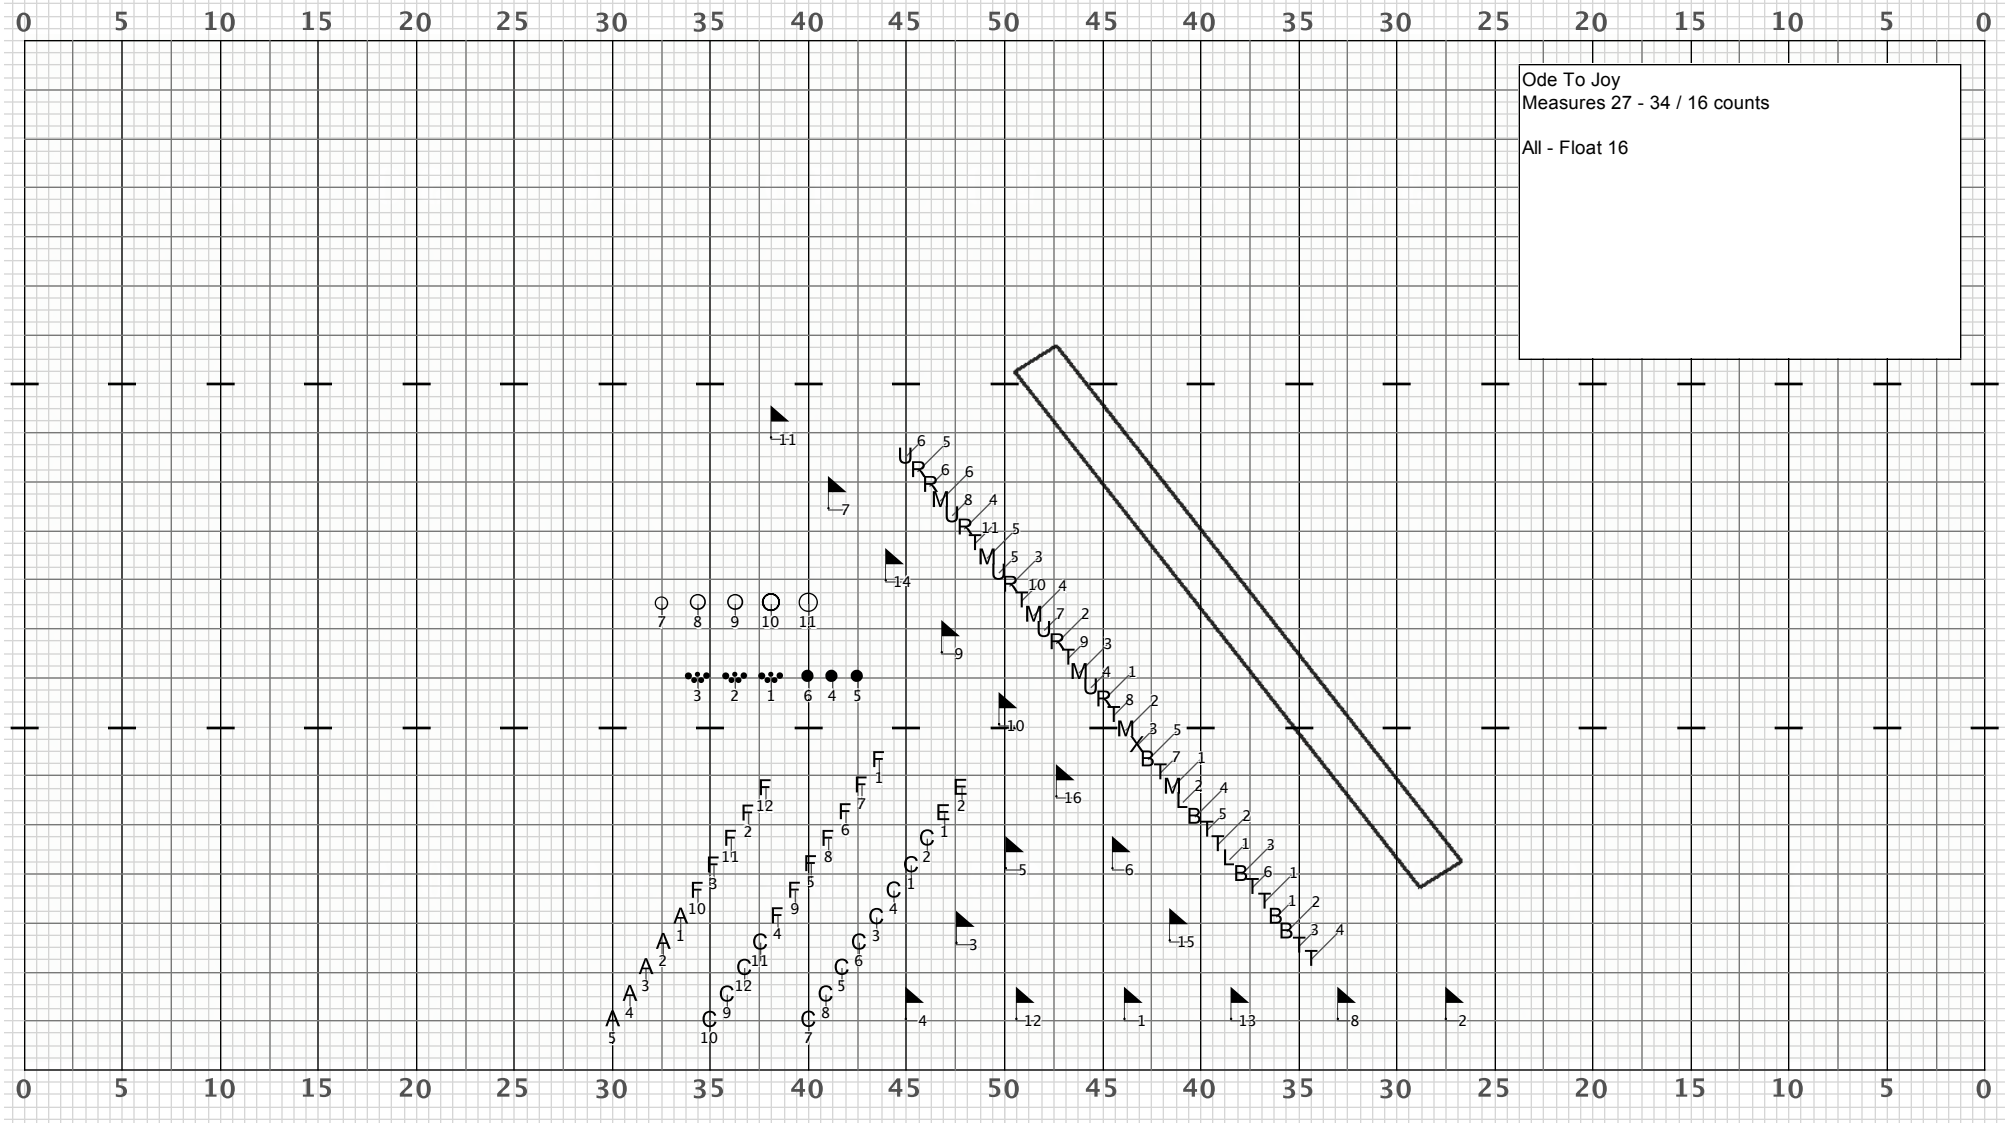

Ode To Joy
Measures 1 - 4 / 16 counts

Winds / DL - Float 16
Guard - Float 16 (or less)

(Guard get to front sideline as soon as possible for equipment change without looking rushed)

Director Viewpoint

Director Viewpoint

Director Viewpoint

Director Viewpoint

Ode To Joy
Measures 27 - 34 / 16 counts
All - Float 16

Director Viewpoint

Ode To Joy
Measures 35 - 42 / 16 counts
BD - Rotate / Float 16 (counterclockwise 180 degrees)
All Others - Float 16

Director Viewpoint

Ode To Joy
Measures 43 - 60 / 36 counts
SD / Tenors - Rotate 15 (clockwise 180 degrees), Hold 21
All Others - Float 15, Hold 21

Director Viewpoint

Director Viewpoint