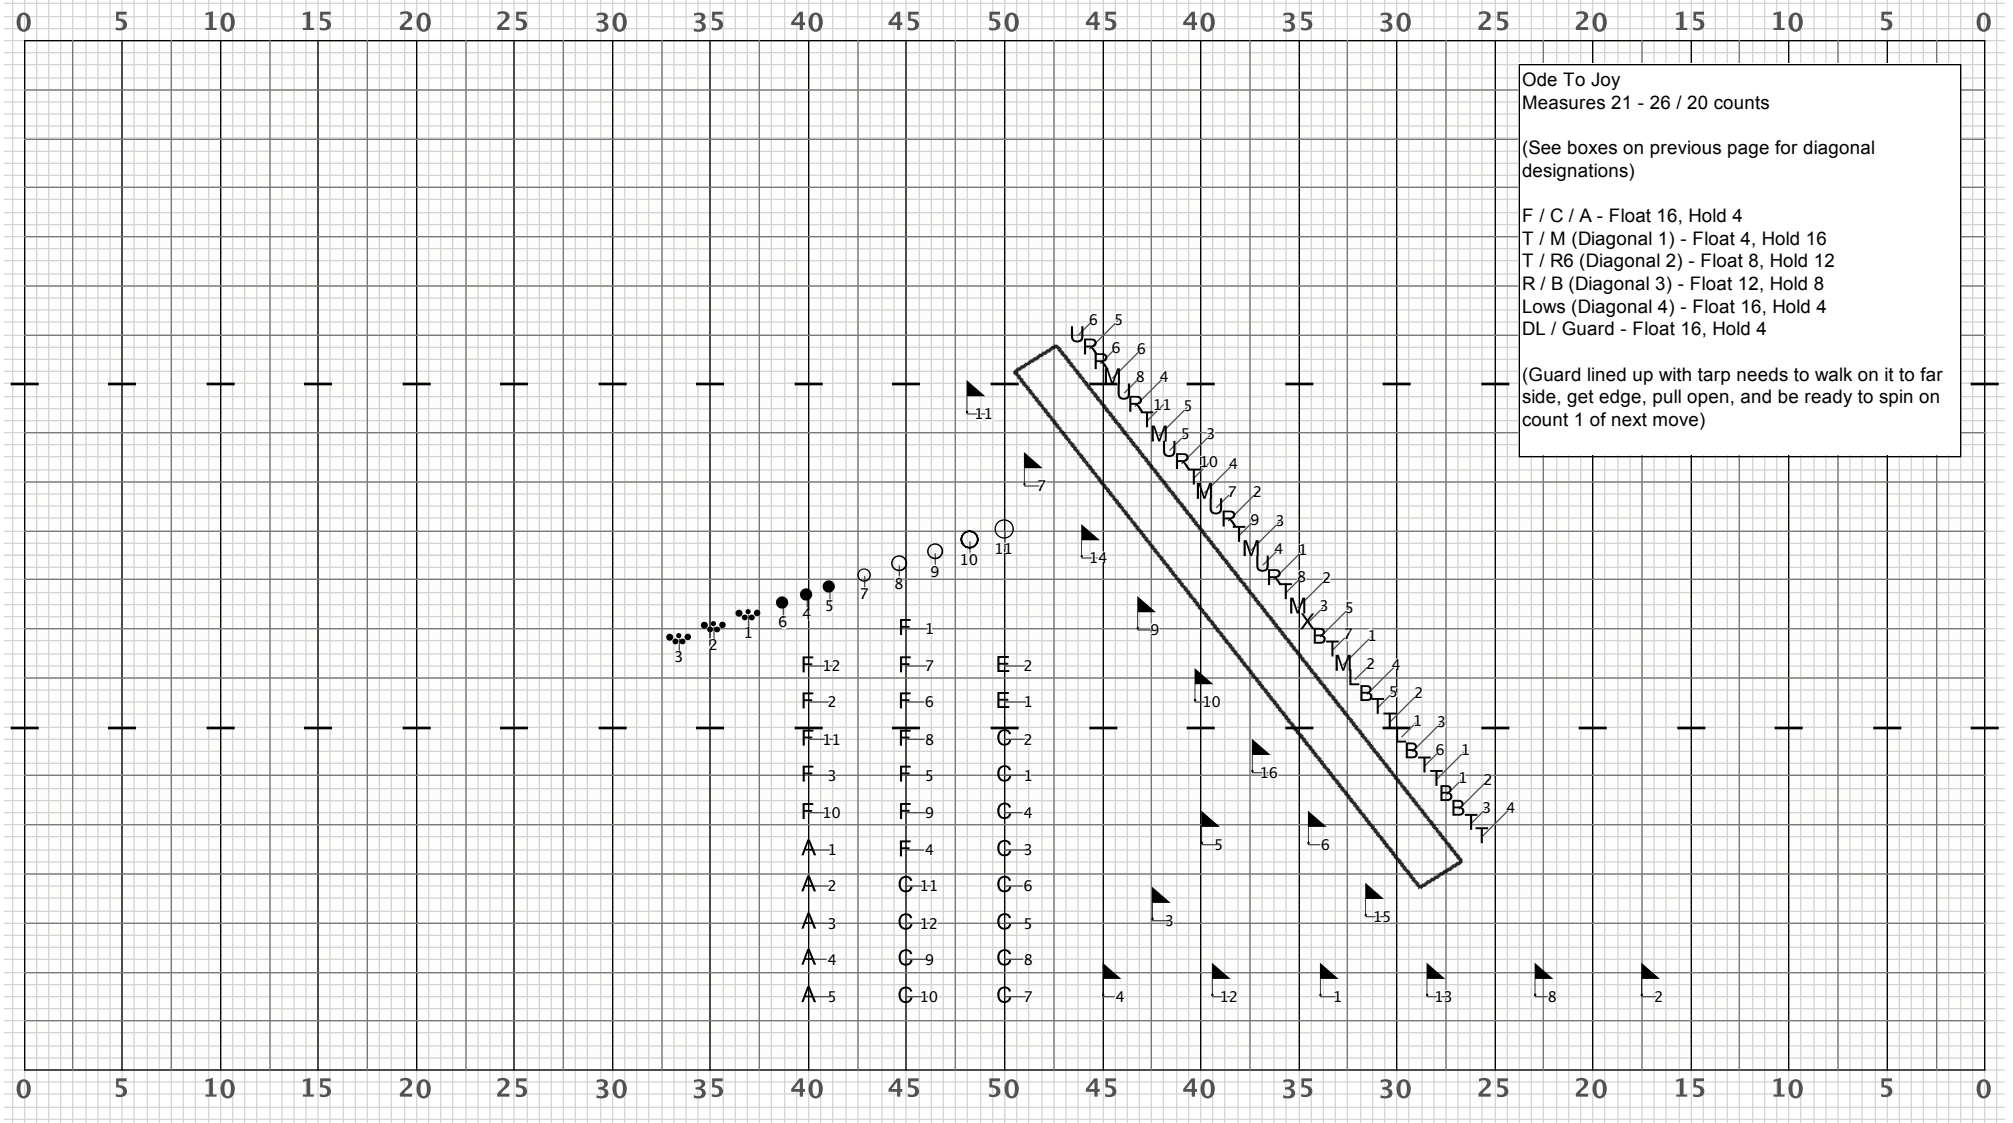

Ode To Joy
Measures 1 - 4 / 16 counts

Winds / DL - Float 16
Guard - Float 16 (or less)

(Guard get to front sideline as soon as possible for equipment change without looking rushed)

Director Viewpoint

Director Viewpoint

Director Viewpoint

Director Viewpoint

Ode To Joy
Measures 27 - 34 / 16 counts
All - Float 16

Director Viewpoint

Ode To Joy
Measures 35 - 42 / 16 counts
BD - Rotate / Float 16 (counterclockwise 180 degrees)
All Others - Float 16

Director Viewpoint

Ode To Joy
Measures 43 - 60 / 36 counts
SD / Tenors - Rotate 15 (clockwise 180 degrees), Hold 21
All Others - Float 15, Hold 21

Director Viewpoint

Director Viewpoint