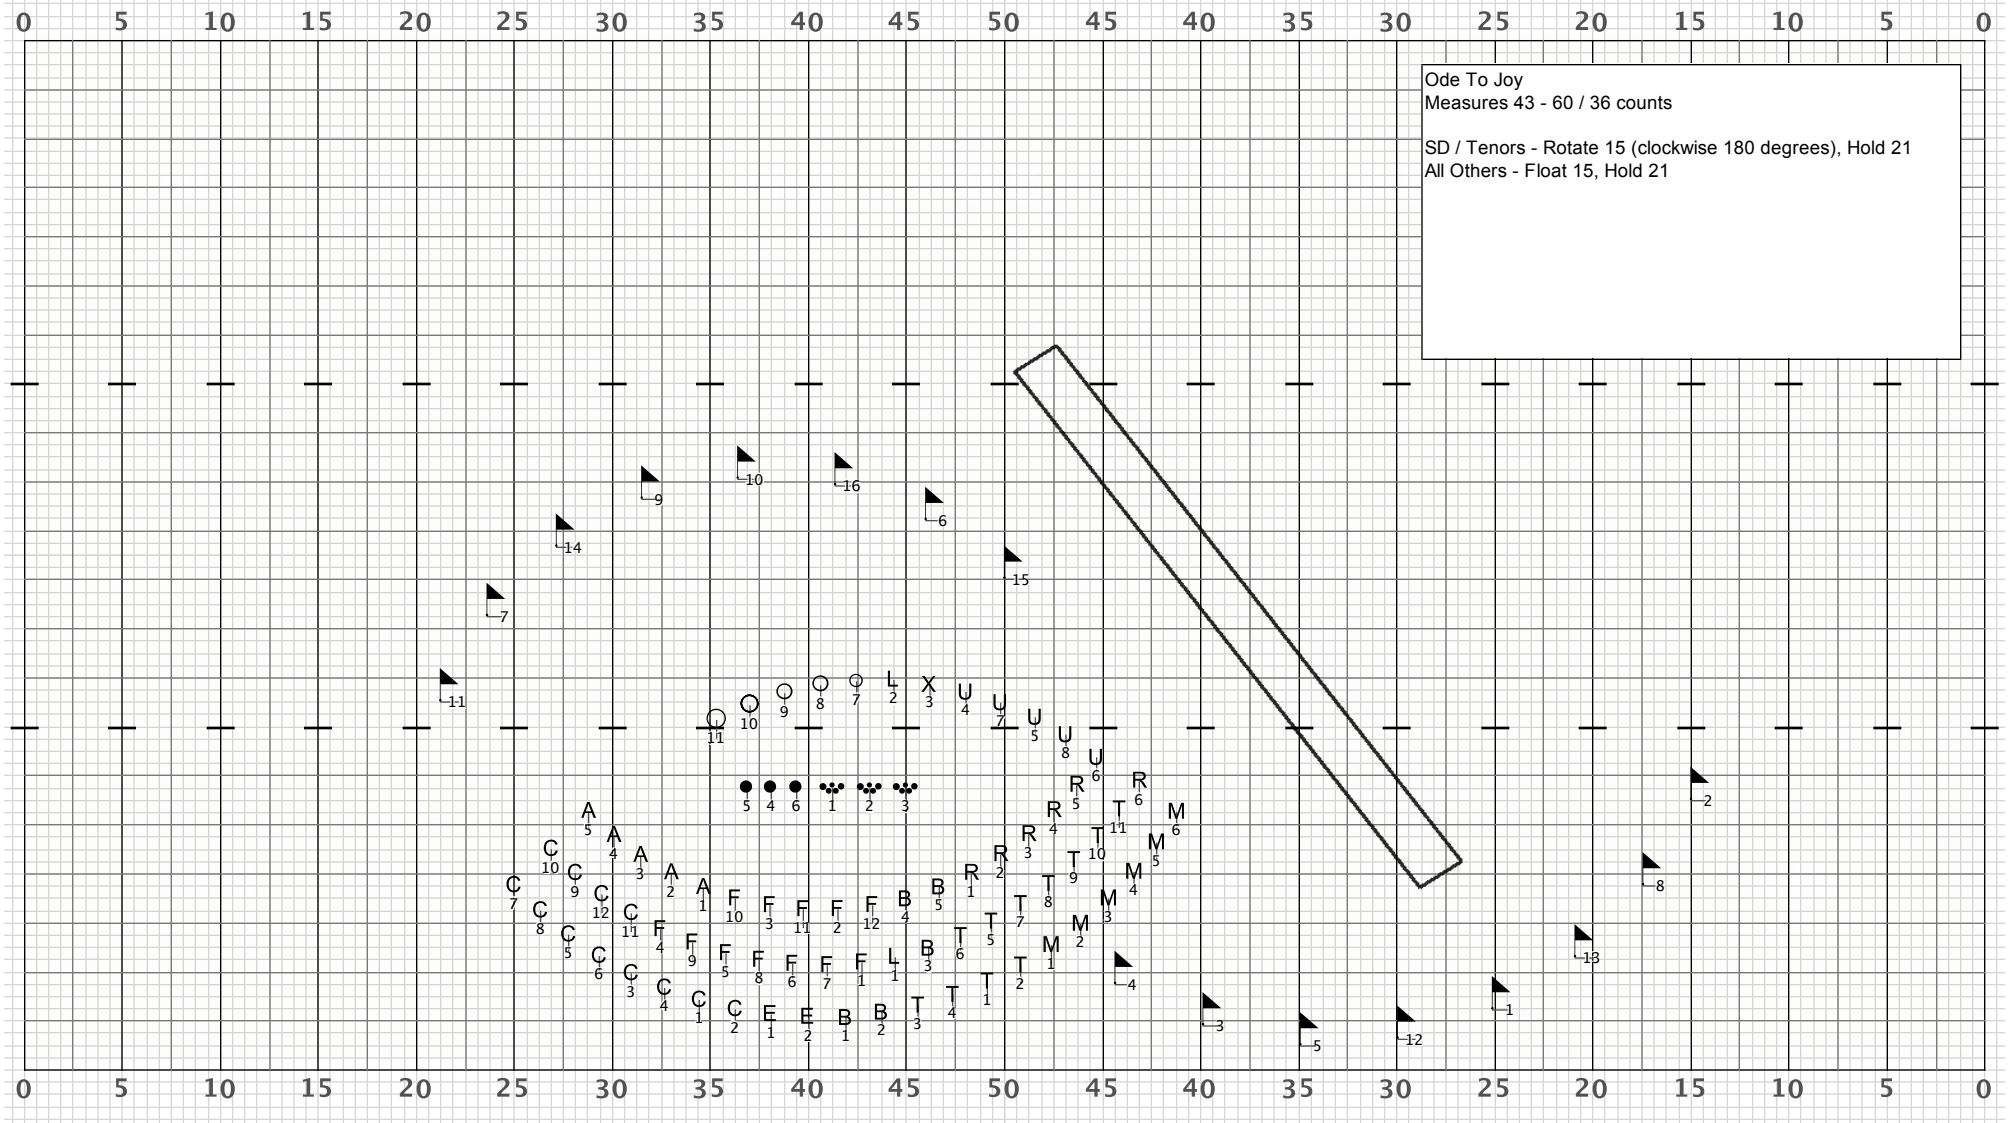

Ode To Joy
Measures 1 - 4 / 16 counts

Winds / DL - Float 16
Guard - Float 16 (or less)

(Guard get to front sideline as soon as possible for equipment change without looking rushed)

Director Viewpoint

Director Viewpoint

Director Viewpoint

Director Viewpoint

Ode To Joy
Measures 27 - 34 / 16 counts
All - Float 16

Director Viewpoint

Ode To Joy
Measures 35 - 42 / 16 counts
BD - Rotate / Float 16 (counterclockwise 180 degrees)
All Others - Float 16

Director Viewpoint

Ode To Joy
Measures 43 - 60 / 36 counts
SD / Tenors - Rotate 15 (clockwise 180 degrees), Hold 21
All Others - Float 15, Hold 21

Director Viewpoint

Director Viewpoint