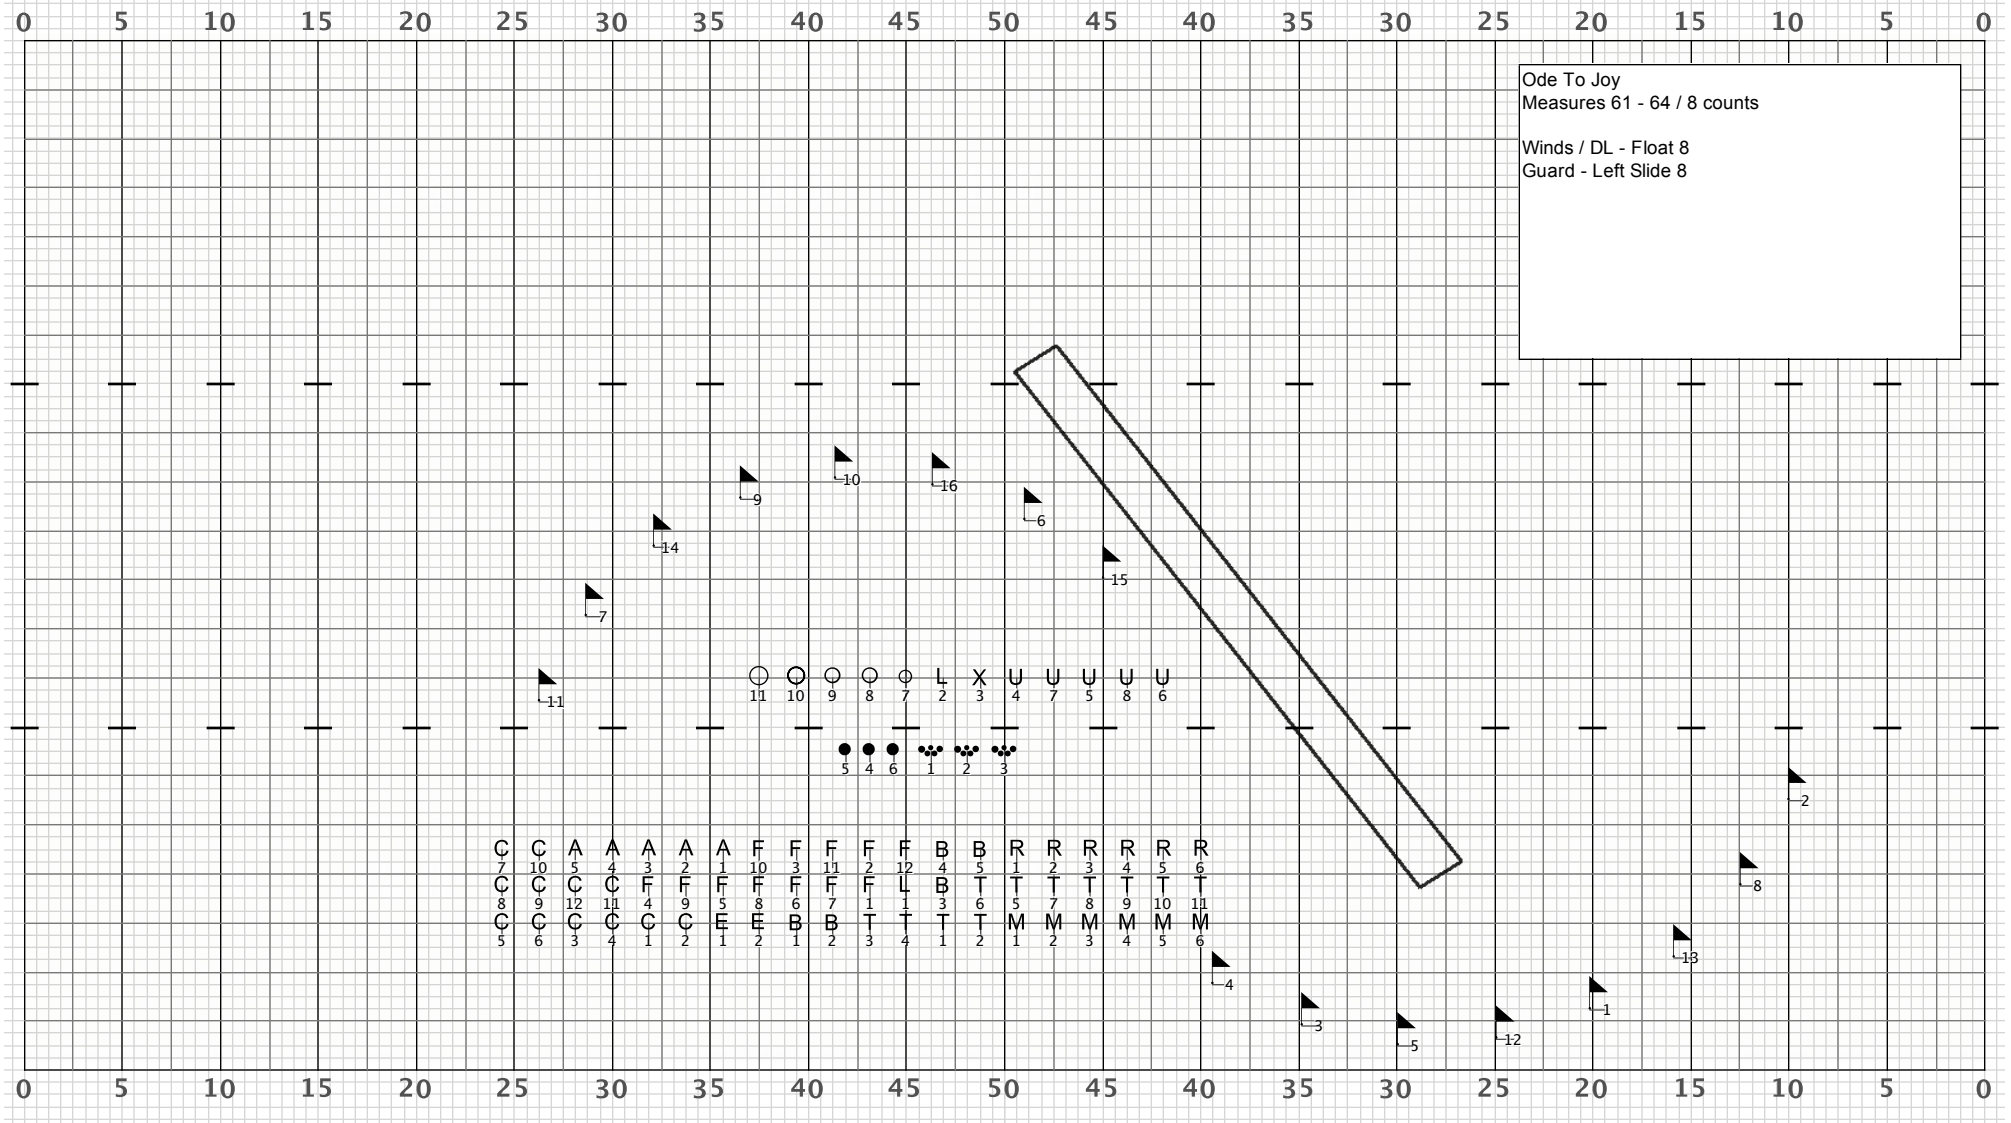

Ode To Joy
Measures 1 - 4 / 16 counts

Winds / DL - Float 16
Guard - Float 16 (or less)

(Guard get to front sideline as soon as possible for equipment change without looking rushed)

Director Viewpoint

Director Viewpoint

Director Viewpoint

Director Viewpoint

Ode To Joy
Measures 27 - 34 / 16 counts
All - Float 16

Director Viewpoint

Ode To Joy
Measures 35 - 42 / 16 counts
BD - Rotate / Float 16 (counterclockwise 180 degrees)
All Others - Float 16

Director Viewpoint

Ode To Joy
Measures 43 - 60 / 36 counts
SD / Tenors - Rotate 15 (clockwise 180 degrees), Hold 21
All Others - Float 15, Hold 21

Director Viewpoint

Director Viewpoint