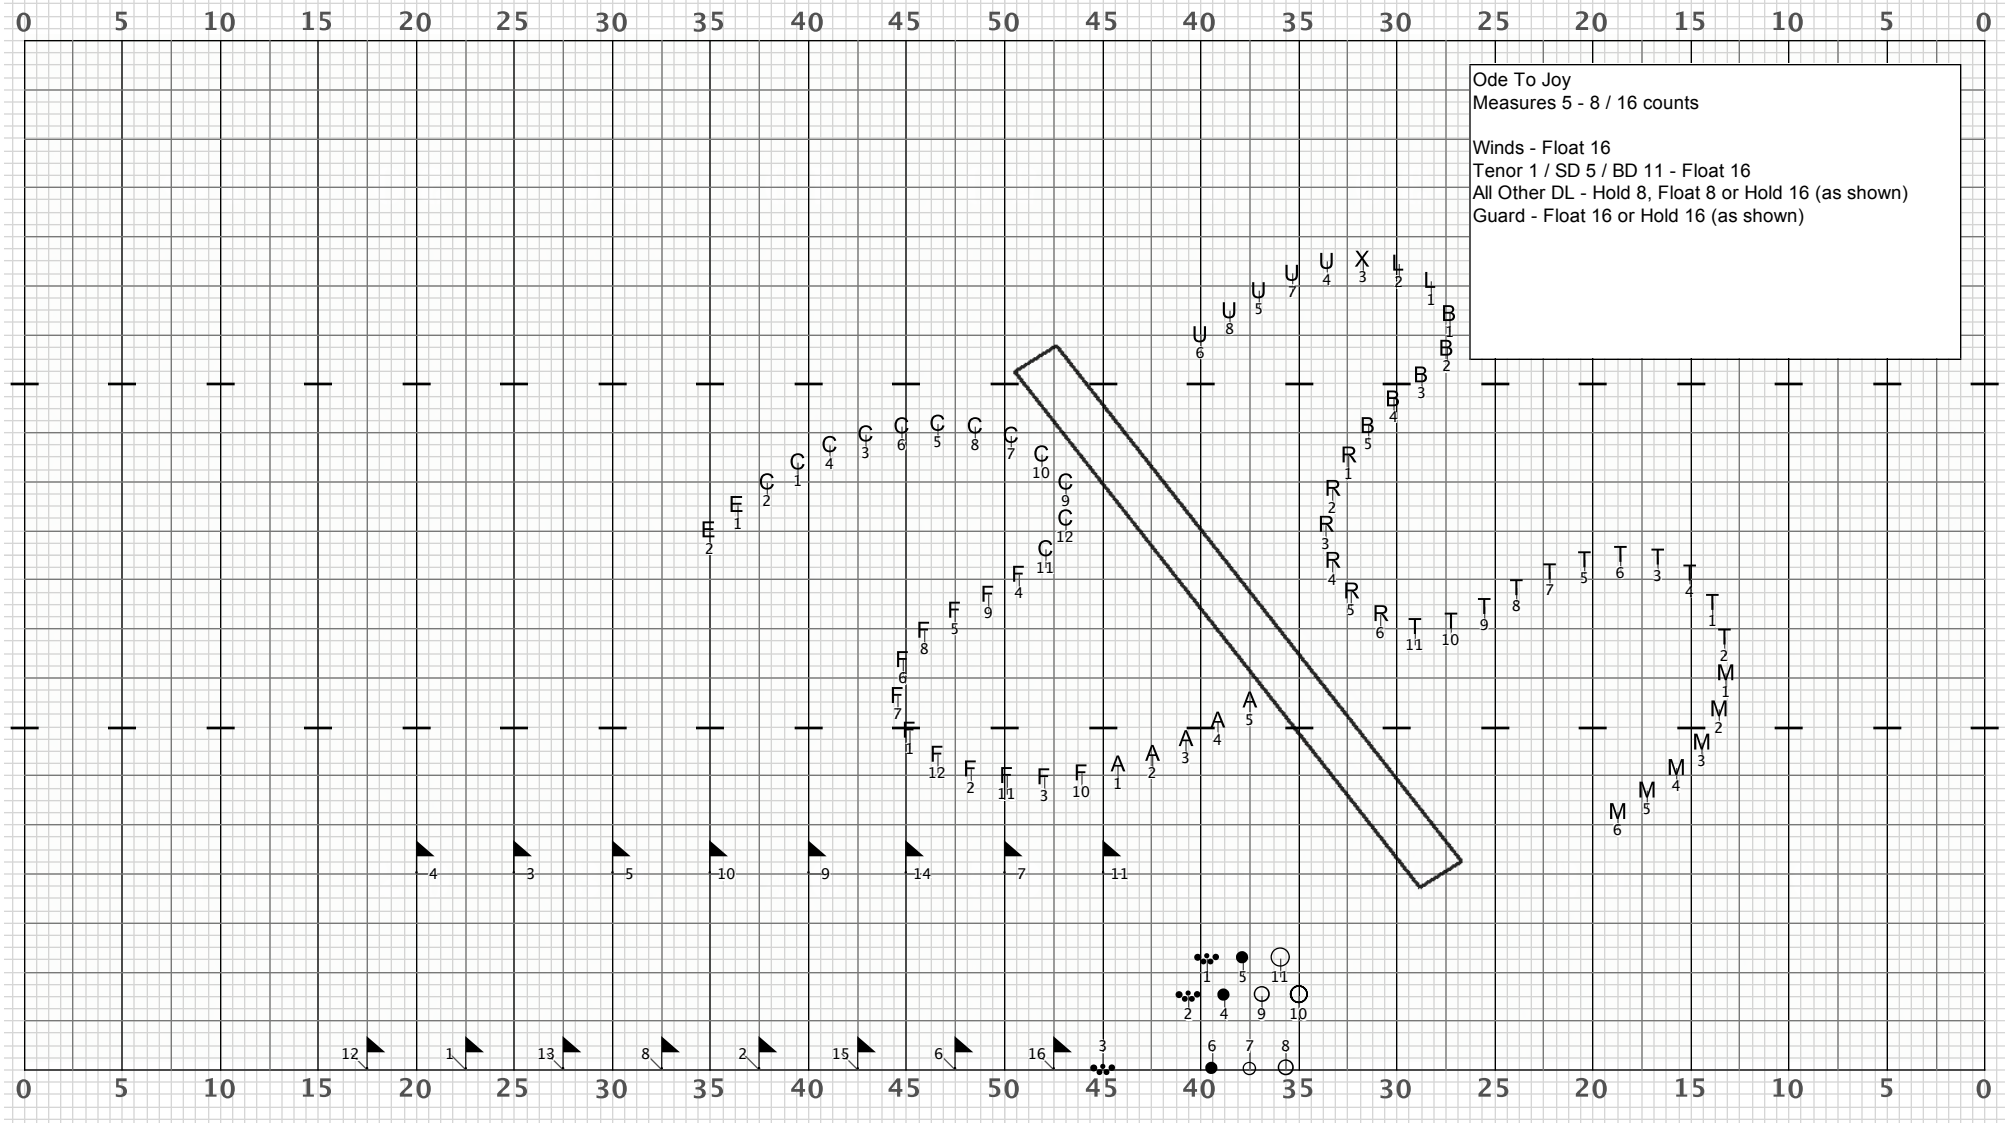

Ode To Joy
Measures 1 - 4 / 16 counts

Winds / DL - Float 16
Guard - Float 16 (or less)

(Guard get to front sideline as soon as possible for equipment change without looking rushed)

Director Viewpoint

Director Viewpoint

Director Viewpoint

Director Viewpoint

Ode To Joy
Measures 27 - 34 / 16 counts
All - Float 16

Director Viewpoint

Ode To Joy
Measures 35 - 42 / 16 counts
BD - Rotate / Float 16 (counterclockwise 180 degrees)
All Others - Float 16

Director Viewpoint

Ode To Joy
Measures 43 - 60 / 36 counts
SD / Tenors - Rotate 15 (clockwise 180 degrees), Hold 21
All Others - Float 15, Hold 21

Director Viewpoint

Director Viewpoint