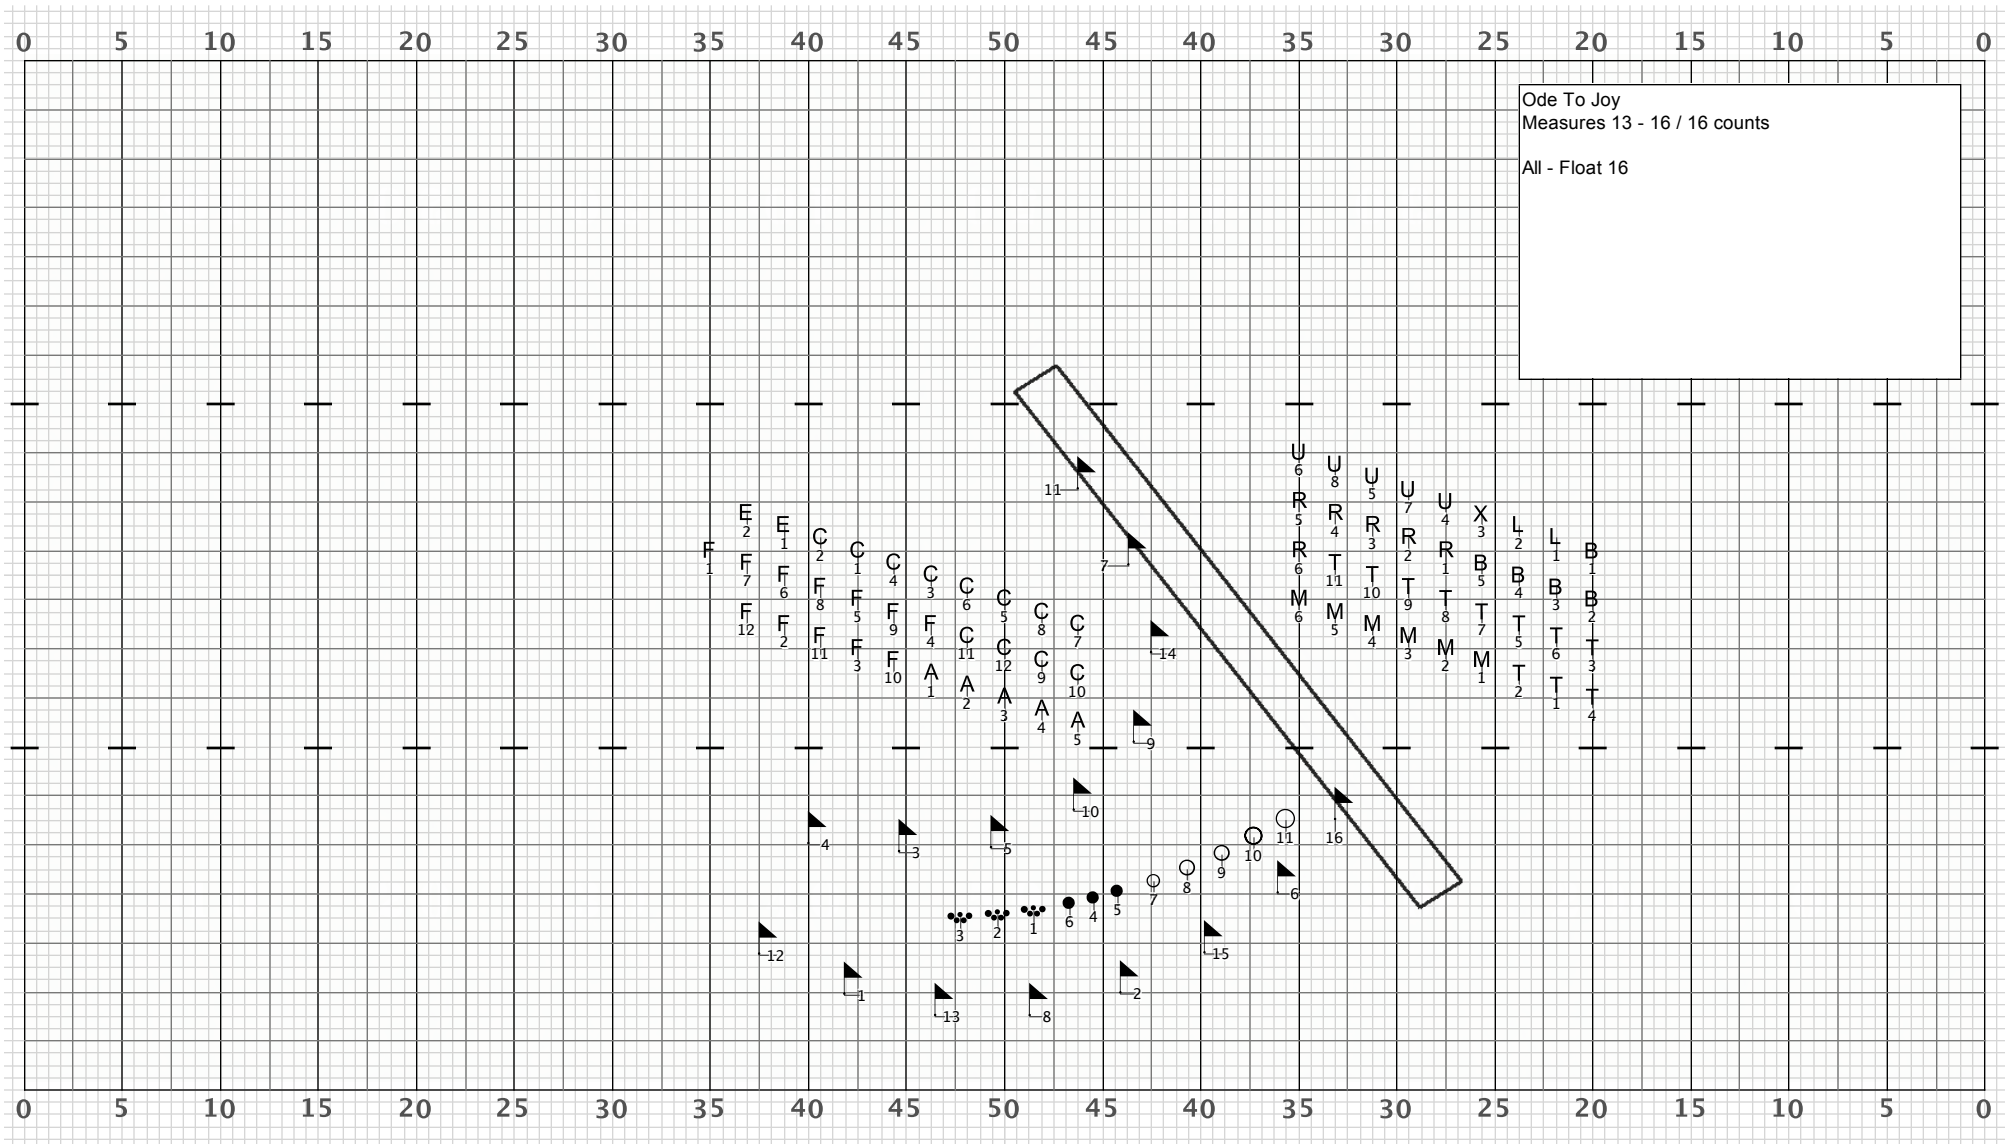

Ode To Joy
Measures 1 - 4 / 16 counts

Winds / DL - Float 16
Guard - Float 16 (or less)

(Guard get to front sideline as soon as possible for equipment change without looking rushed)

Director Viewpoint

Director Viewpoint

Director Viewpoint

Director Viewpoint

Ode To Joy
Measures 27 - 34 / 16 counts
All - Float 16

Director Viewpoint

Ode To Joy
Measures 35 - 42 / 16 counts
BD - Rotate / Float 16 (counterclockwise 180 degrees)
All Others - Float 16

Director Viewpoint

Ode To Joy
Measures 43 - 60 / 36 counts
SD / Tenors - Rotate 15 (clockwise 180 degrees), Hold 21
All Others - Float 15, Hold 21

Director Viewpoint

Director Viewpoint