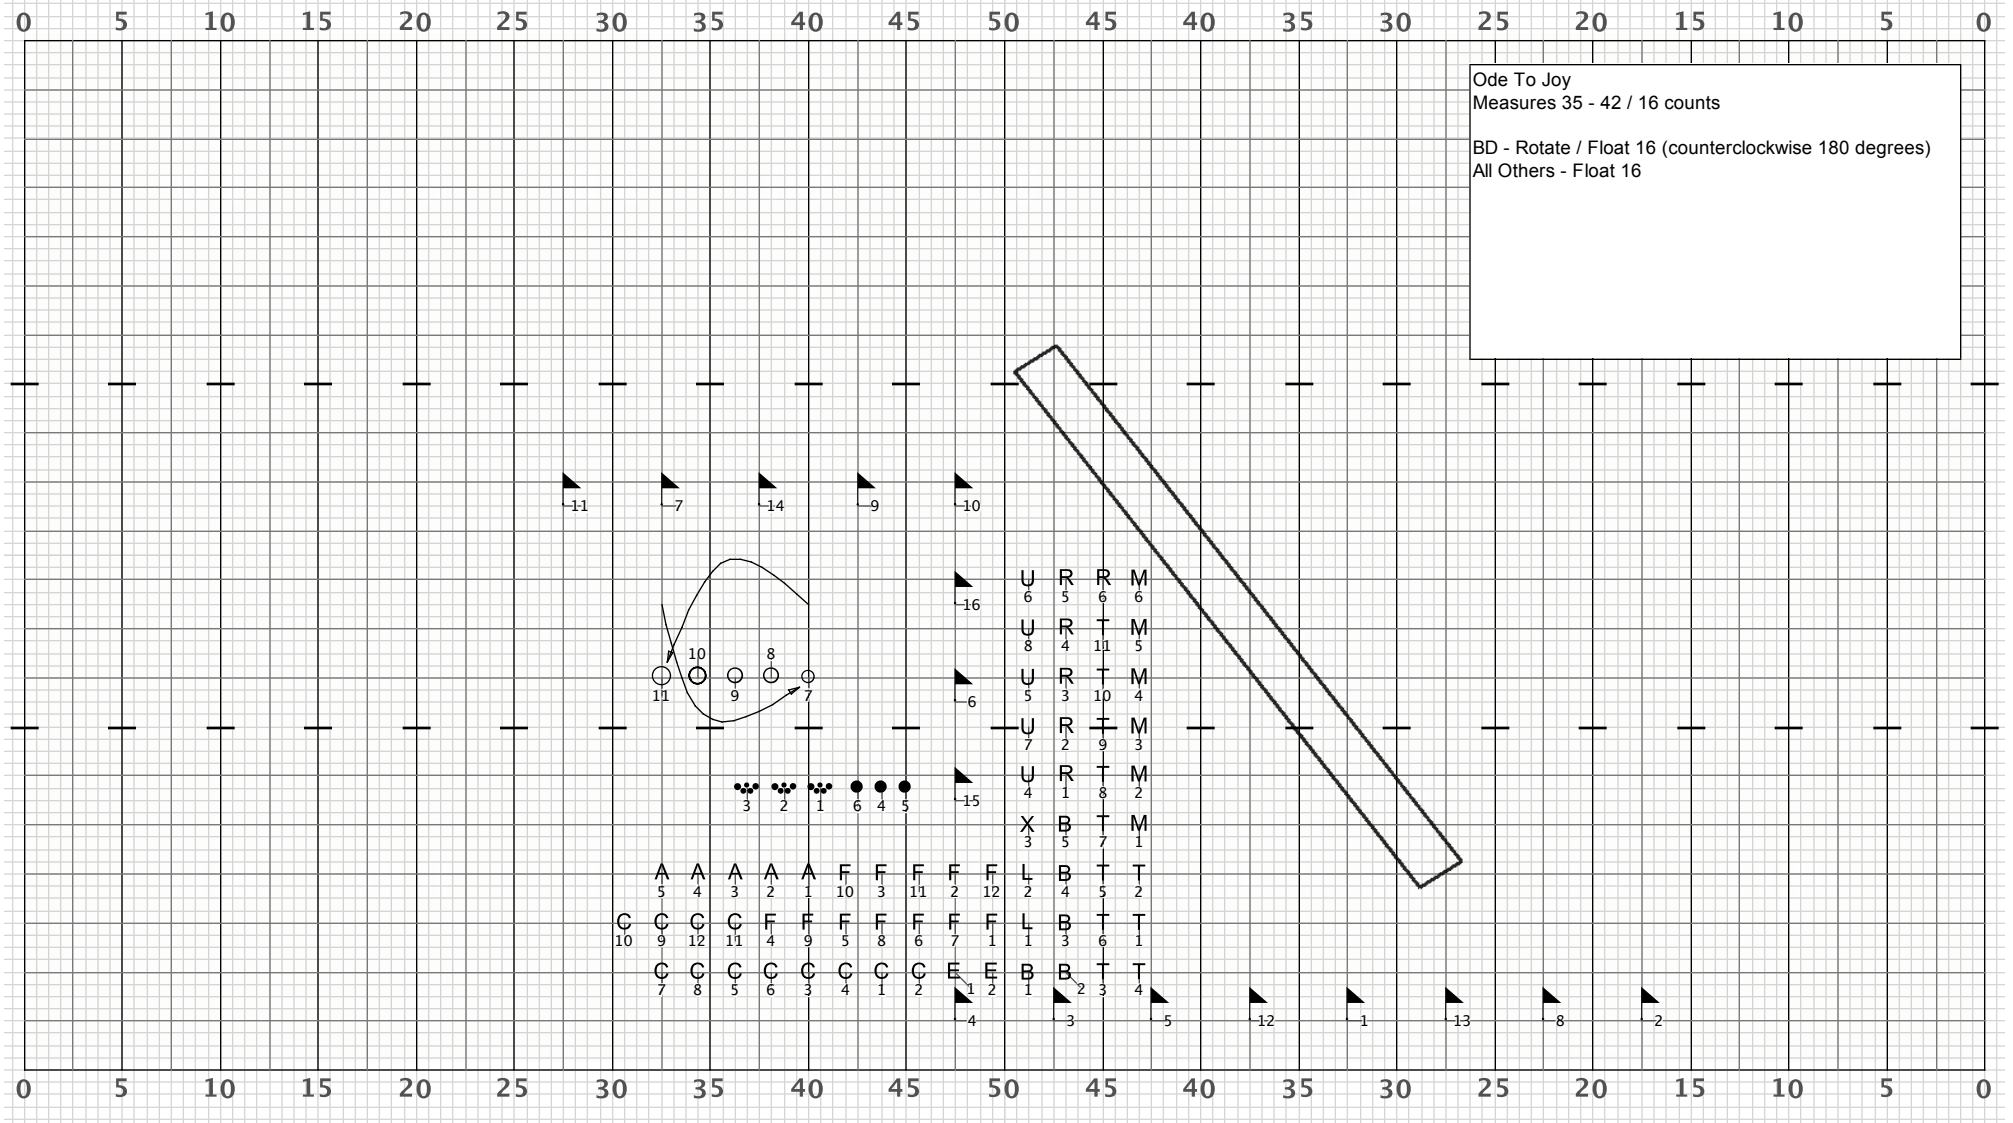

Ode To Joy
Measures 1 - 4 / 16 counts

Winds / DL - Float 16
Guard - Float 16 (or less)

(Guard get to front sideline as soon as possible for equipment change without looking rushed)

Director Viewpoint

Director Viewpoint

Director Viewpoint

Director Viewpoint

Ode To Joy
Measures 27 - 34 / 16 counts
All - Float 16

Director Viewpoint

Ode To Joy
Measures 35 - 42 / 16 counts
BD - Rotate / Float 16 (counterclockwise 180 degrees)
All Others - Float 16

Director Viewpoint

Ode To Joy
Measures 43 - 60 / 36 counts
SD / Tenors - Rotate 15 (clockwise 180 degrees), Hold 21
All Others - Float 15, Hold 21

Director Viewpoint

Director Viewpoint