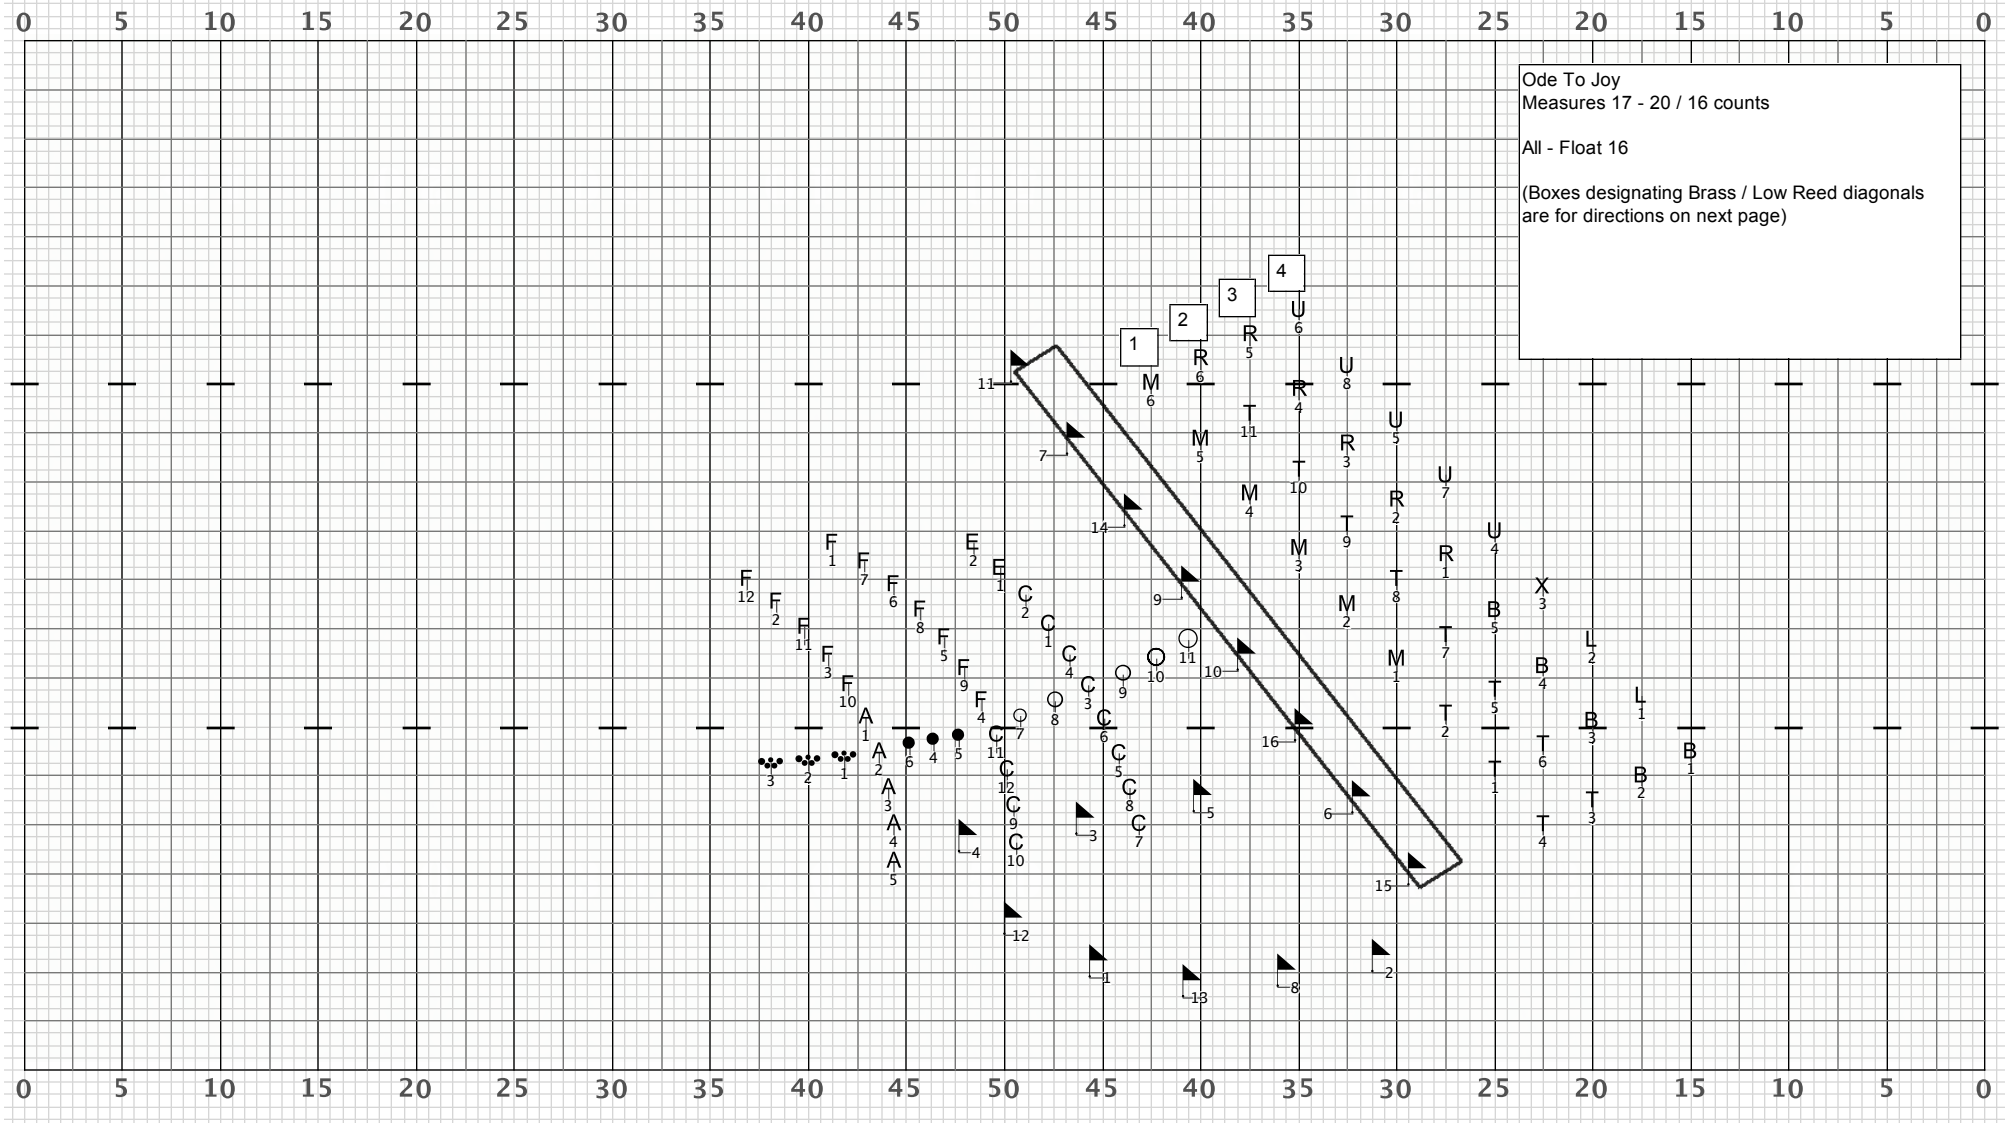

Ode To Joy
Measures 1 - 4 / 16 counts

Winds / DL - Float 16
Guard - Float 16 (or less)

(Guard get to front sideline as soon as possible for equipment change without looking rushed)

Director Viewpoint

Director Viewpoint

Director Viewpoint

Director Viewpoint

Ode To Joy
Measures 27 - 34 / 16 counts
All - Float 16

Director Viewpoint

Ode To Joy
Measures 35 - 42 / 16 counts
BD - Rotate / Float 16 (counterclockwise 180 degrees)
All Others - Float 16

Director Viewpoint

Ode To Joy
Measures 43 - 60 / 36 counts
SD / Tenors - Rotate 15 (clockwise 180 degrees), Hold 21
All Others - Float 15, Hold 21

Director Viewpoint

Director Viewpoint