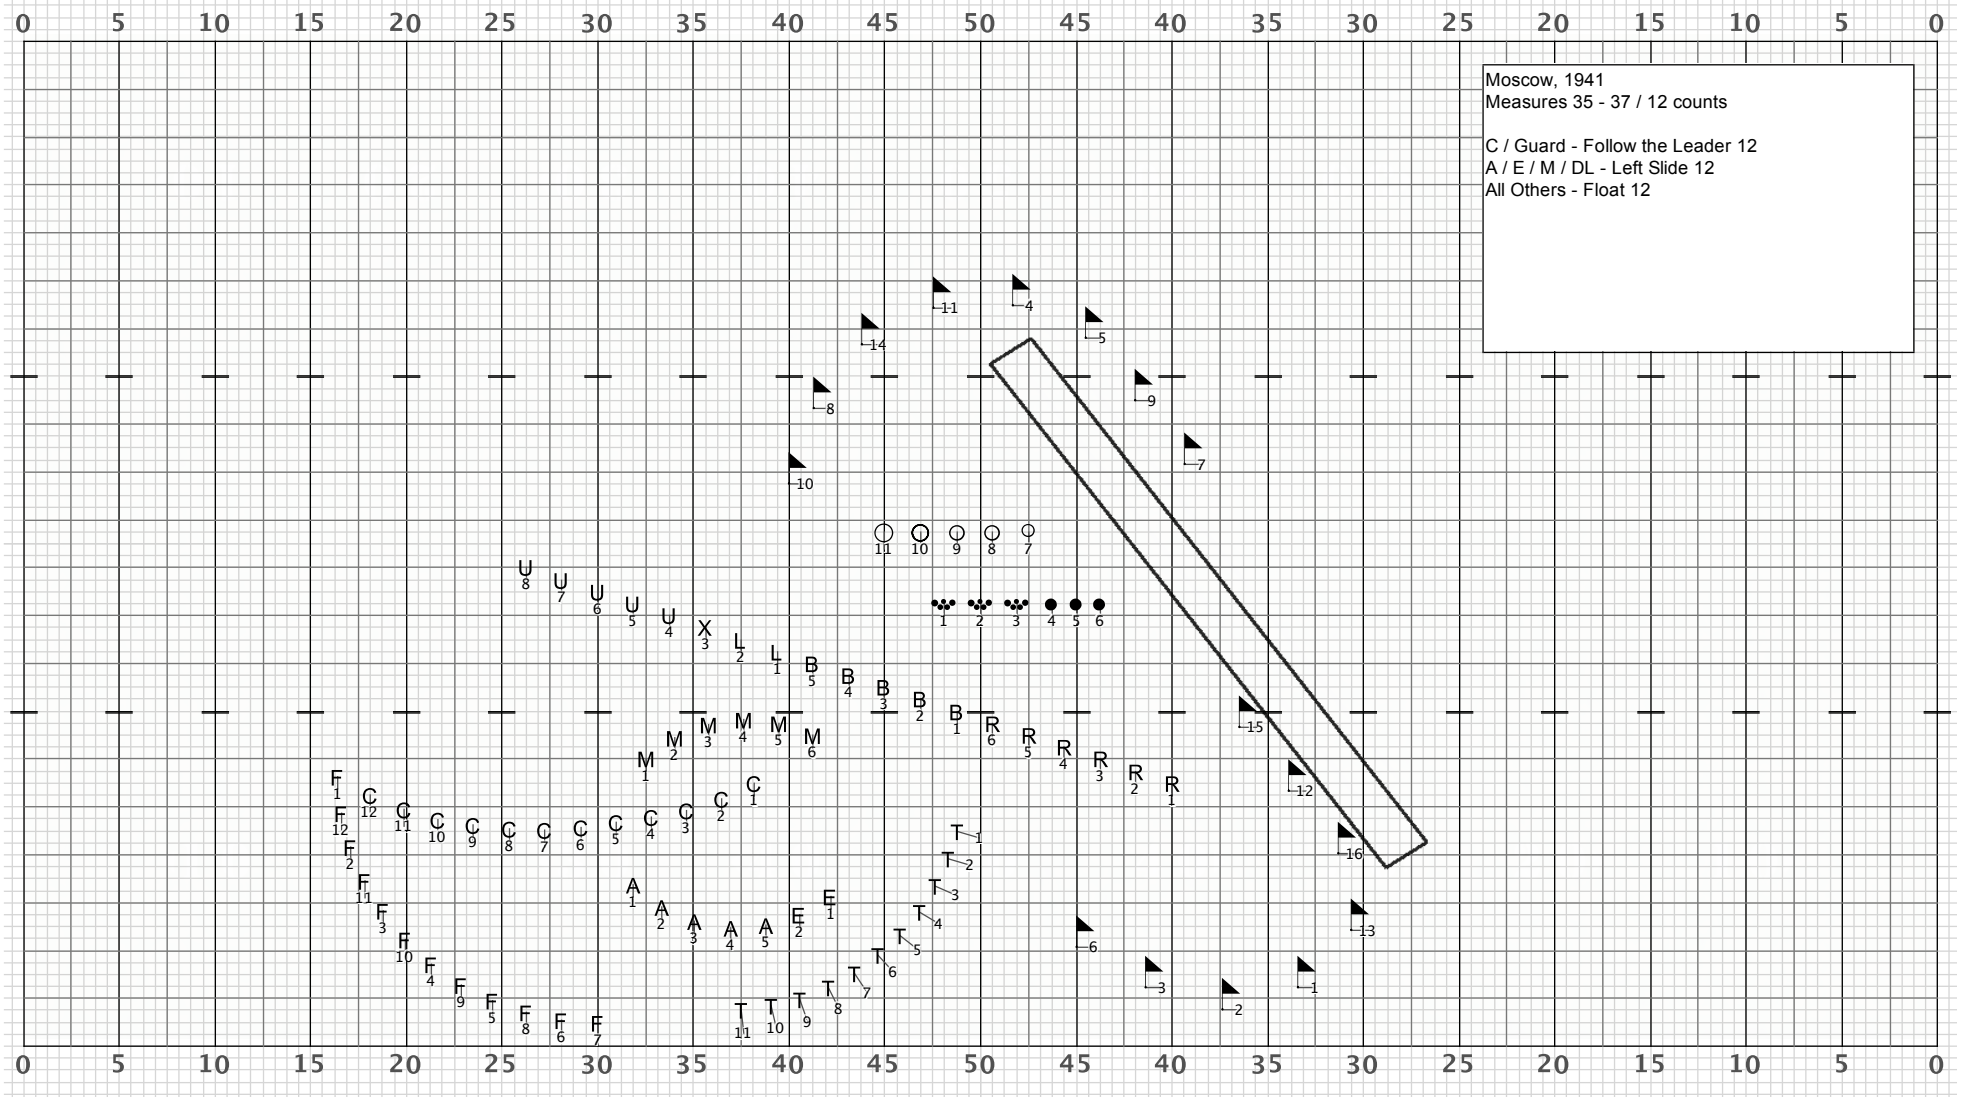

Moscow, 1941  
Measures 21 - 24 / 16 counts  
All - Float 16

Director Viewpoint

Director Viewpoint

Moscow, 1941  
Measures 33 - 34 / 8 counts  
C / Guard - Follow the Leader 8 (in transition to next page)  
All Other Winds / DL - Float 8

Director Viewpoint

Moscow, 1941  
Measures 38 - 39 / 8 counts

F - Left Slide 8  
Lows / DL - Hold 8  
All Other Winds - Float 8  
Guard (Front group) - Float 8  
Guard (Back group) - Follow the Leader 8

Director Viewpoint

Moscow, 1941  
Measures 48 - 51 / 16 counts  
Winds - Follow the Leader 16  
DL / Guard - Float 16  
(A5 will need to go around M6)

Director Viewpoint

Director Viewpoint

Moscow, 1941  
Measures 60 - 63 / 16 counts  
All - Float 16

Director Viewpoint

Director Viewpoint

Moscow, 1941  
Measure 66 to End / 23 counts  
All - Float 8, Hold to End  
END - Moscow, 1941

Director Viewpoint