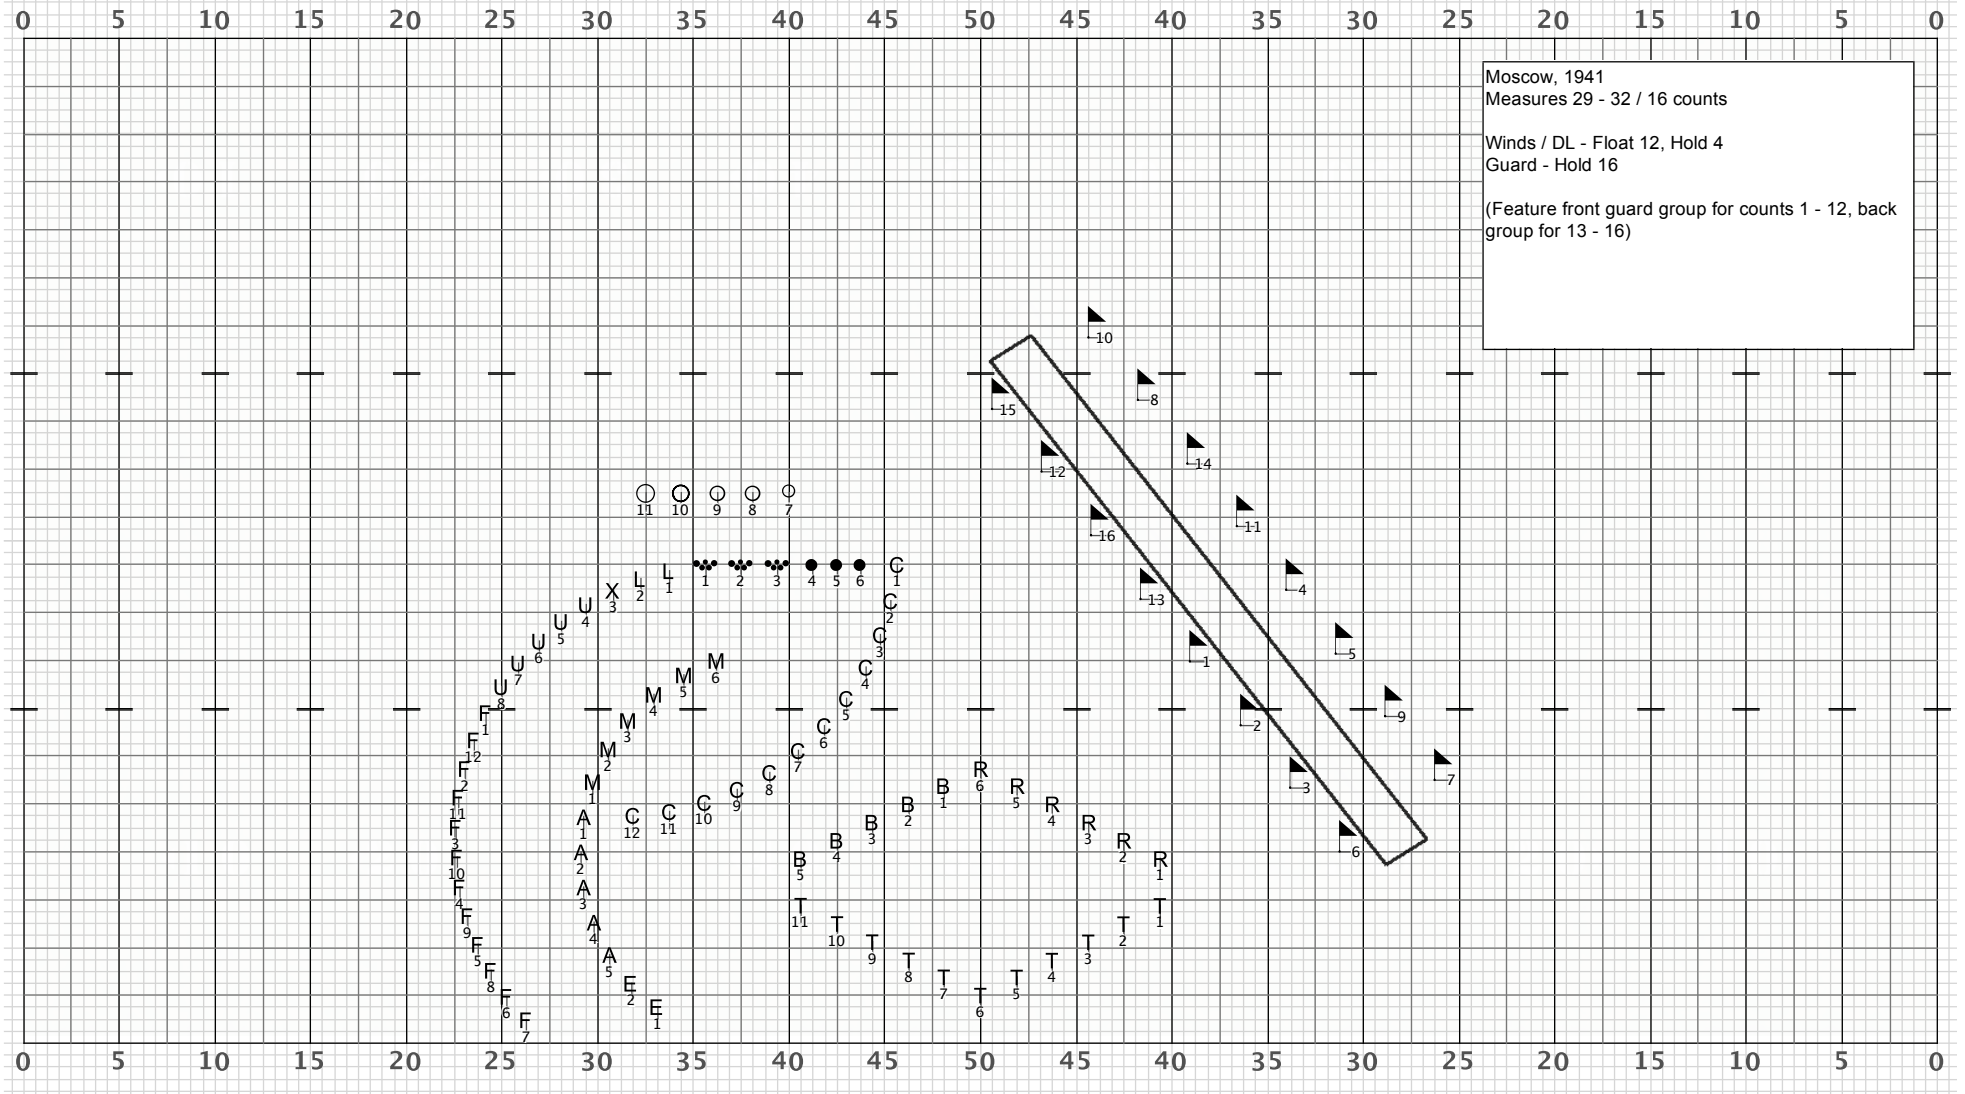

Director Viewpoint

Moscow, 1941  
 Measures 13 - 16 / 16 counts

F / C / Lows (Bass line) - Float 16  
 T - Float 16 (see below)  
 Lows (Melody) - Hold 16 (add lower body on counts 9 - 16)  
 DL - Follow the Leader / Float 16  
 Guard - Float 16

Moscow, 1941  
Measures 21 - 24 / 16 counts  
All - Float 16

Director Viewpoint

Director Viewpoint

Moscow, 1941  
Measures 33 - 34 / 8 counts  
C / Guard - Follow the Leader 8 (in transition to next page)  
All Other Winds / DL - Float 8

Director Viewpoint

Moscow, 1941  
Measures 48 - 51 / 16 counts  
Winds - Follow the Leader 16  
DL / Guard - Float 16  
(A5 will need to go around M6)

Director Viewpoint

Director Viewpoint

Moscow, 1941  
Measures 60 - 63 / 16 counts  
All - Float 16

Director Viewpoint

Director Viewpoint

Moscow, 1941  
Measure 66 to End / 23 counts  
All - Float 8, Hold to End  
END - Moscow, 1941

Director Viewpoint