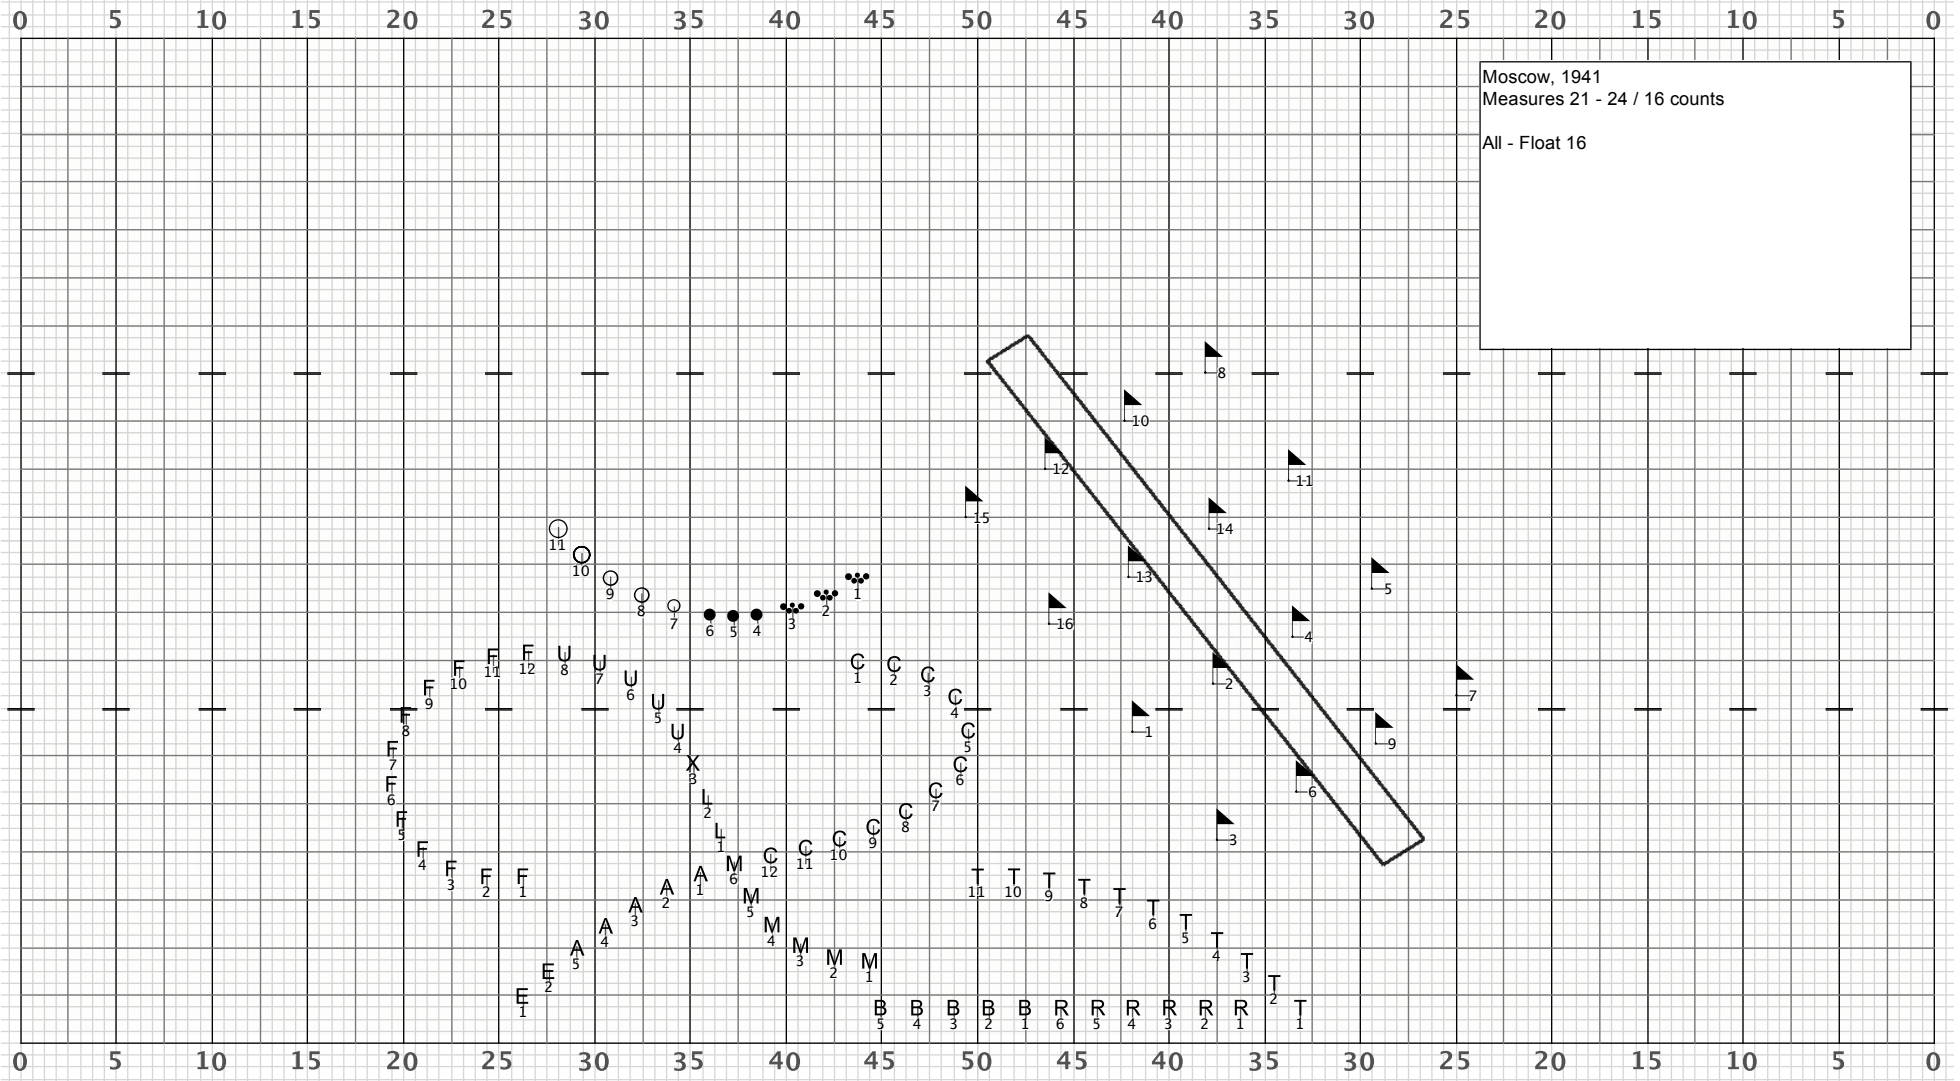

Director Viewpoint

Moscow, 1941
Measures 21 - 24 / 16 counts
All - Float 16

Director Viewpoint