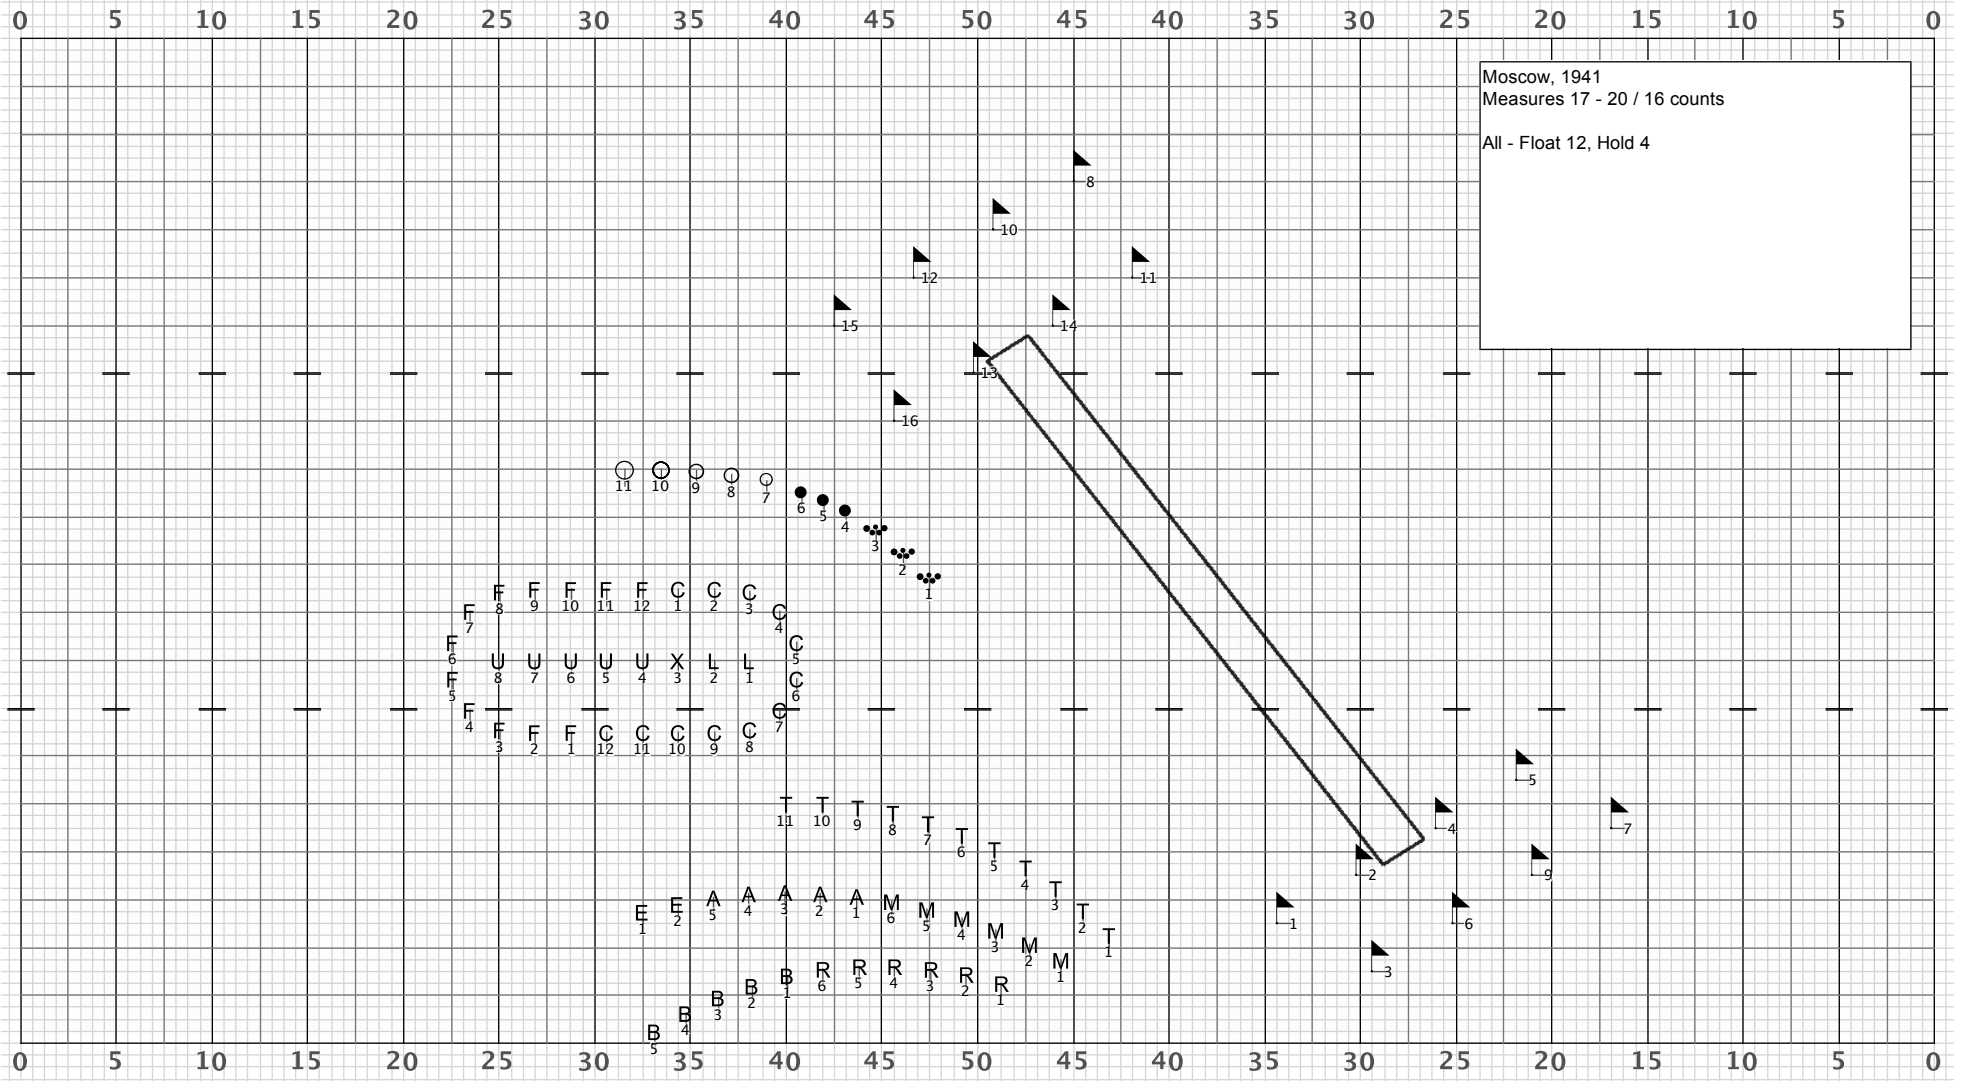

Director Viewpoint