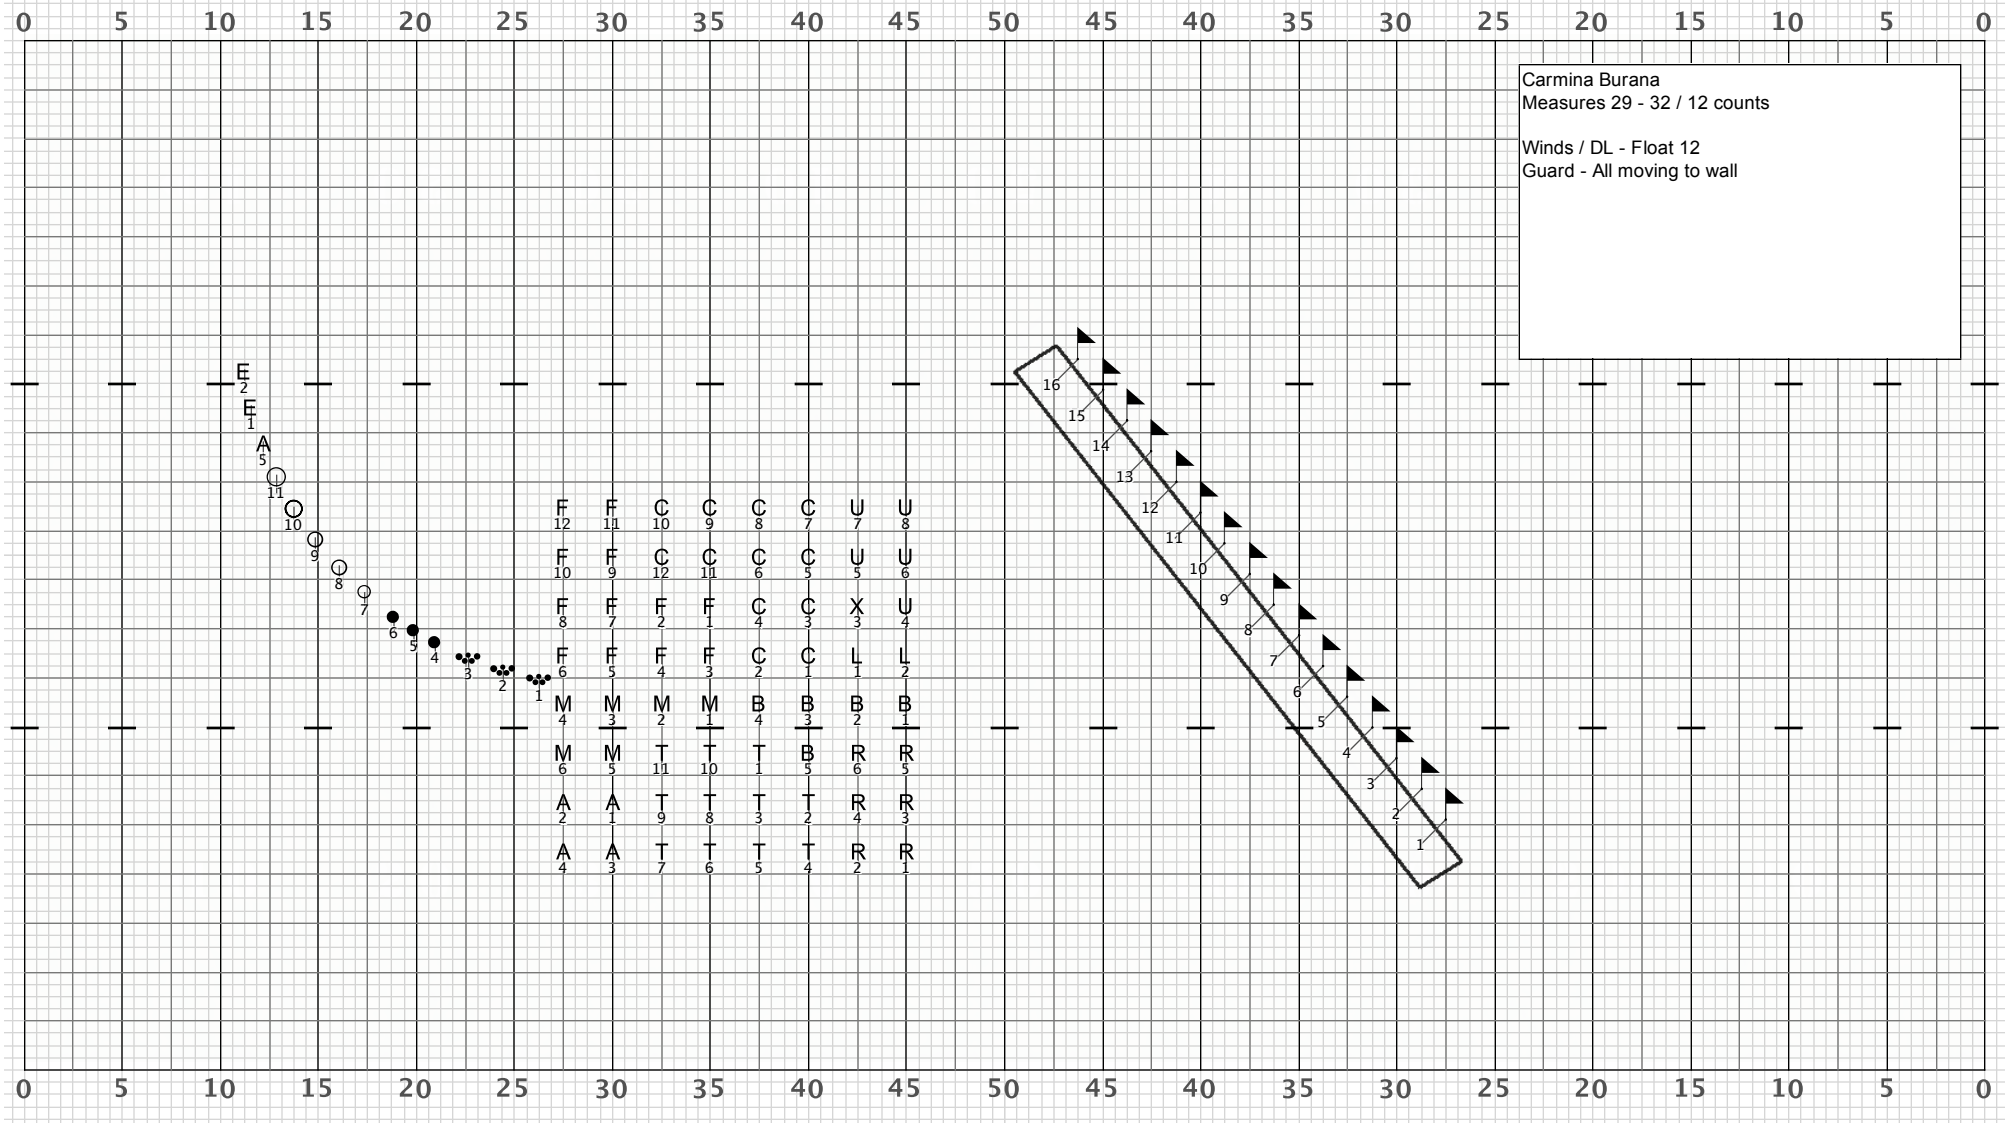

Director Viewpoint

Director Viewpoint

Director Viewpoint

Director Viewpoint

Carmina Burana
 Measures 25 - 28 / 12 counts
 Winds / DL - Float 12
 Guard - All moving to wall

Director Viewpoint

Carmina Burana
 Measures 29 - 32 / 12 counts
 Winds / DL - Float 12
 Guard - All moving to wall

Director Viewpoint

Director Viewpoint

Carmina Burana
Measures 37 - 40, 1 - 8 / 36 counts

Winds / DL - Float 12, Hold 24
Guard (Back row) - Run 12, Hold 24
Guard (Middle row) - Hold 4, Run 8, Hold 24
Guard (Front row) - Hold 8, Run 4, Hold 24

(Have each row of Guard leave earlier if needed)

Director Viewpoint