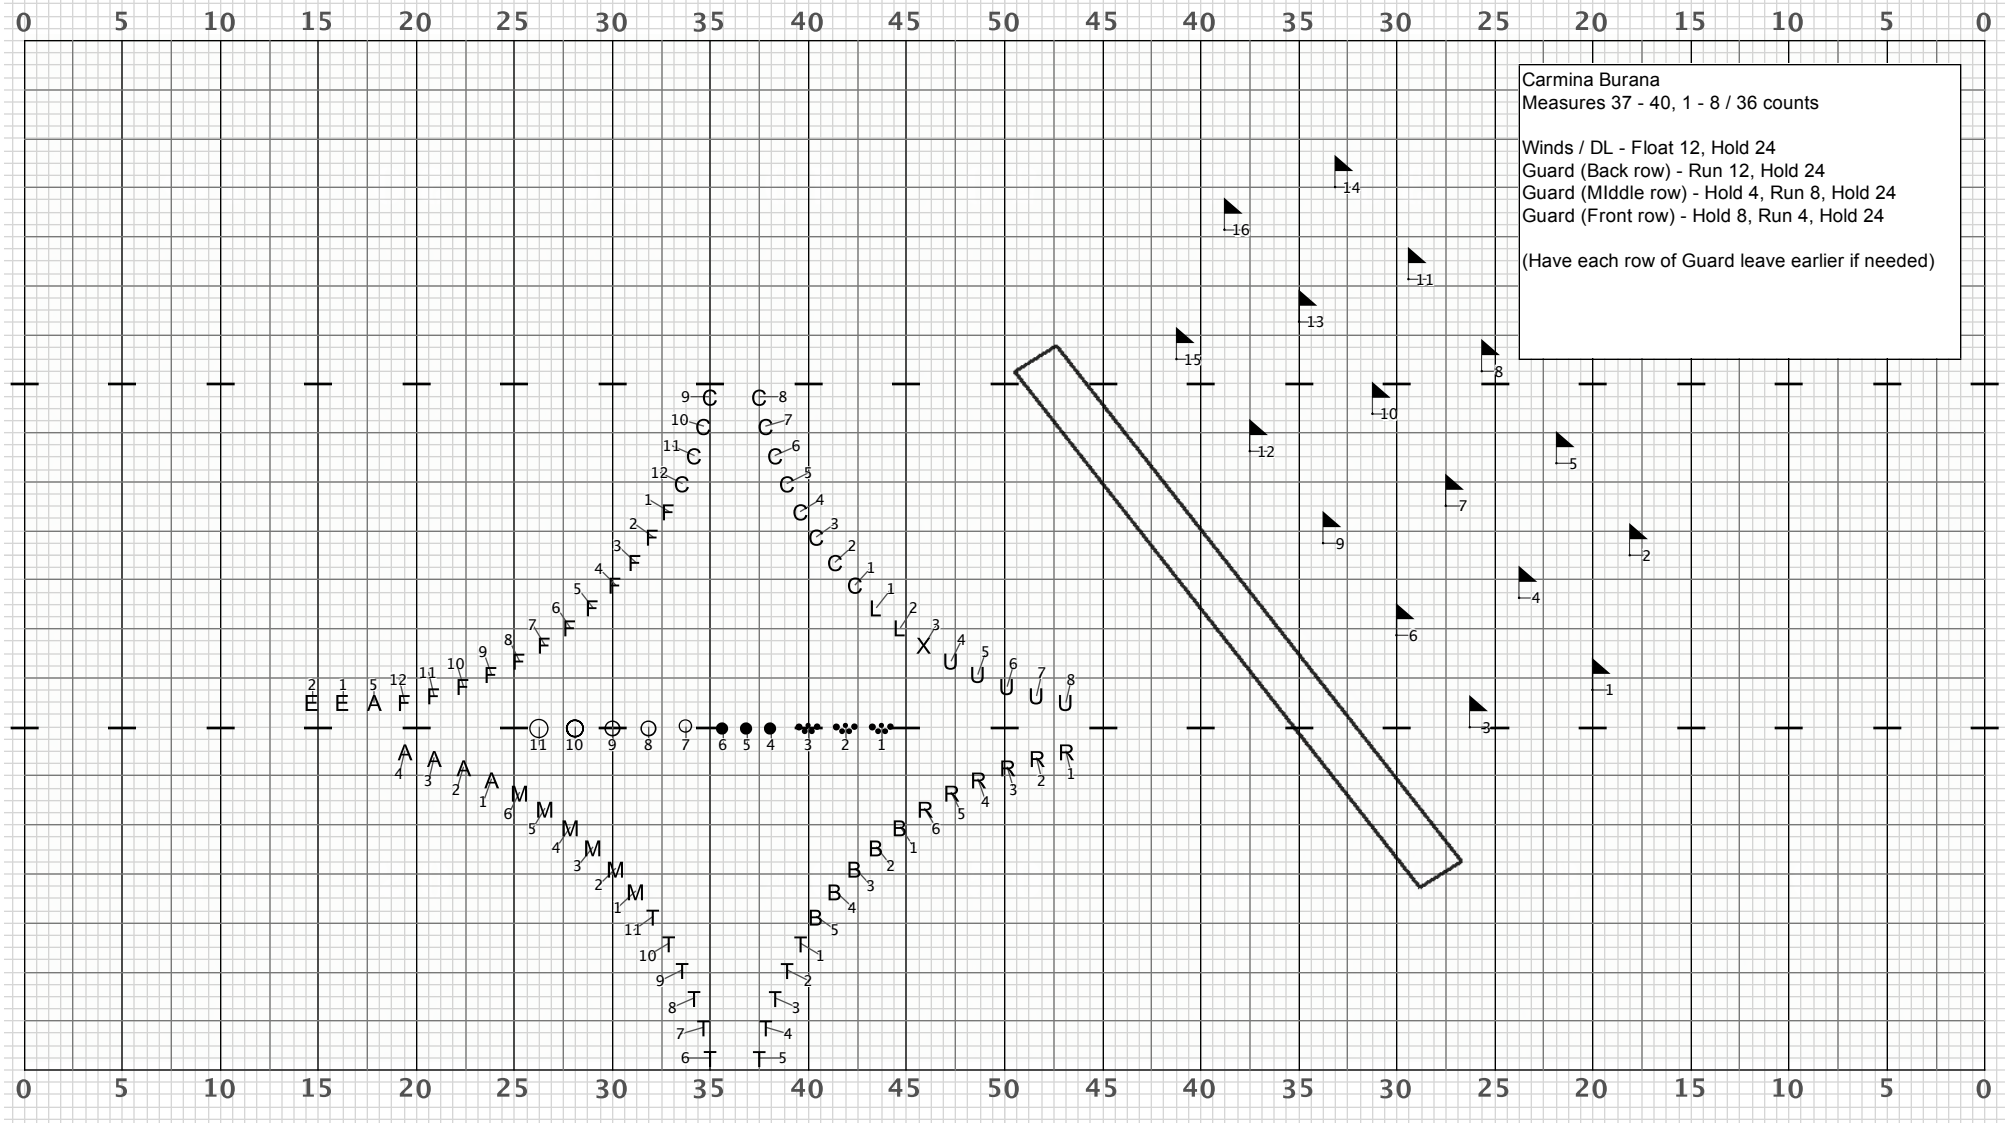

Director Viewpoint

Director Viewpoint

Director Viewpoint

Director Viewpoint

Carmina Burana
 Measures 25 - 28 / 12 counts
 Winds / DL - Float 12
 Guard - All moving to wall

Director Viewpoint

Carmina Burana
 Measures 29 - 32 / 12 counts
 Winds / DL - Float 12
 Guard - All moving to wall

Director Viewpoint

Director Viewpoint

Carmina Burana
Measures 37 - 40, 1 - 8 / 36 counts

Winds / DL - Float 12, Hold 24
Guard (Back row) - Run 12, Hold 24
Guard (Middle row) - Hold 4, Run 8, Hold 24
Guard (Front row) - Hold 8, Run 4, Hold 24

(Have each row of Guard leave earlier if needed)

Director Viewpoint