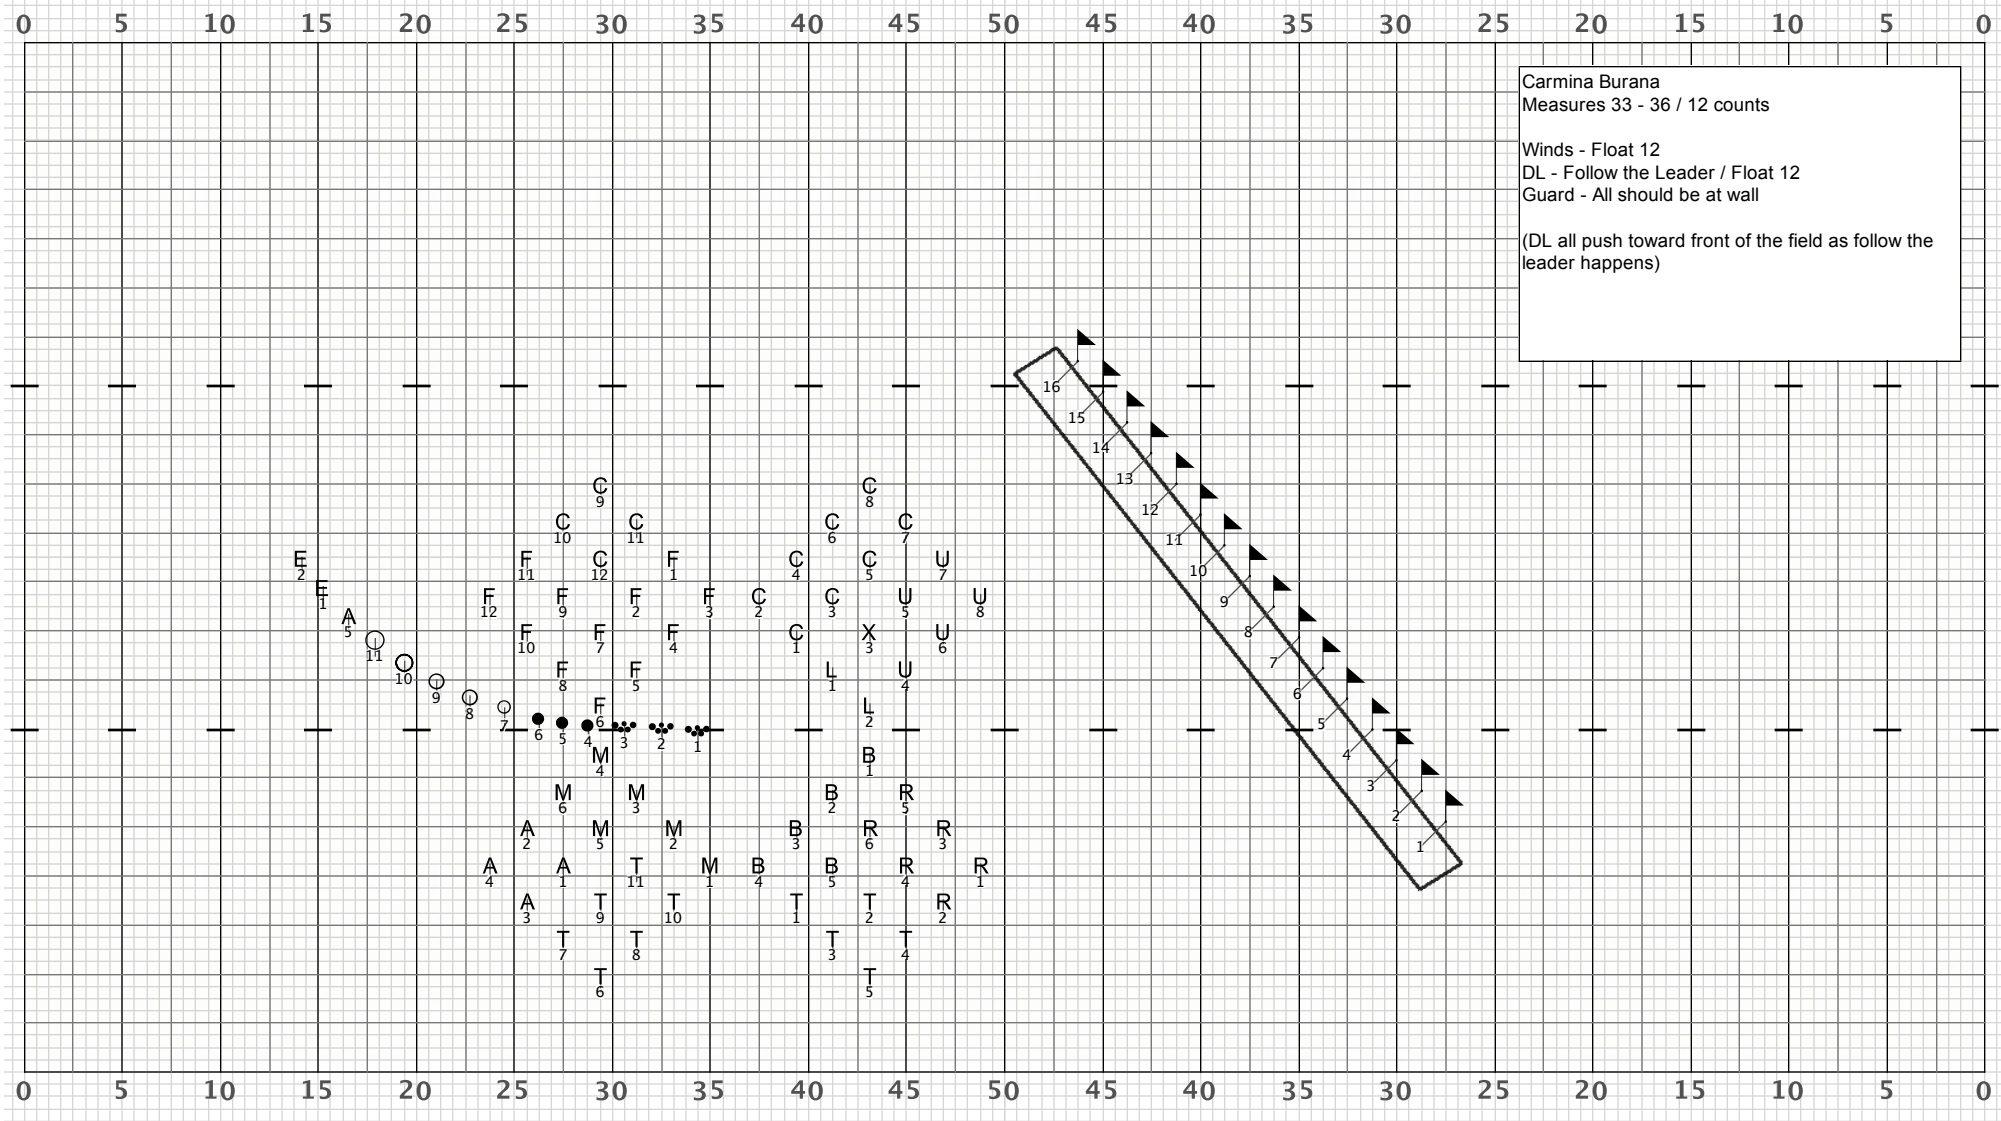

Director Viewpoint

Director Viewpoint

Director Viewpoint

Director Viewpoint

Carmina Burana
 Measures 25 - 28 / 12 counts
 Winds / DL - Float 12
 Guard - All moving to wall

Director Viewpoint

Carmina Burana
 Measures 29 - 32 / 12 counts
 Winds / DL - Float 12
 Guard - All moving to wall

Director Viewpoint

Director Viewpoint

Carmina Burana
Measures 37 - 40, 1 - 8 / 36 counts

Winds / DL - Float 12, Hold 24
Guard (Back row) - Run 12, Hold 24
Guard (Middle row) - Hold 4, Run 8, Hold 24
Guard (Front row) - Hold 8, Run 4, Hold 24

(Have each row of Guard leave earlier if needed)

Director Viewpoint