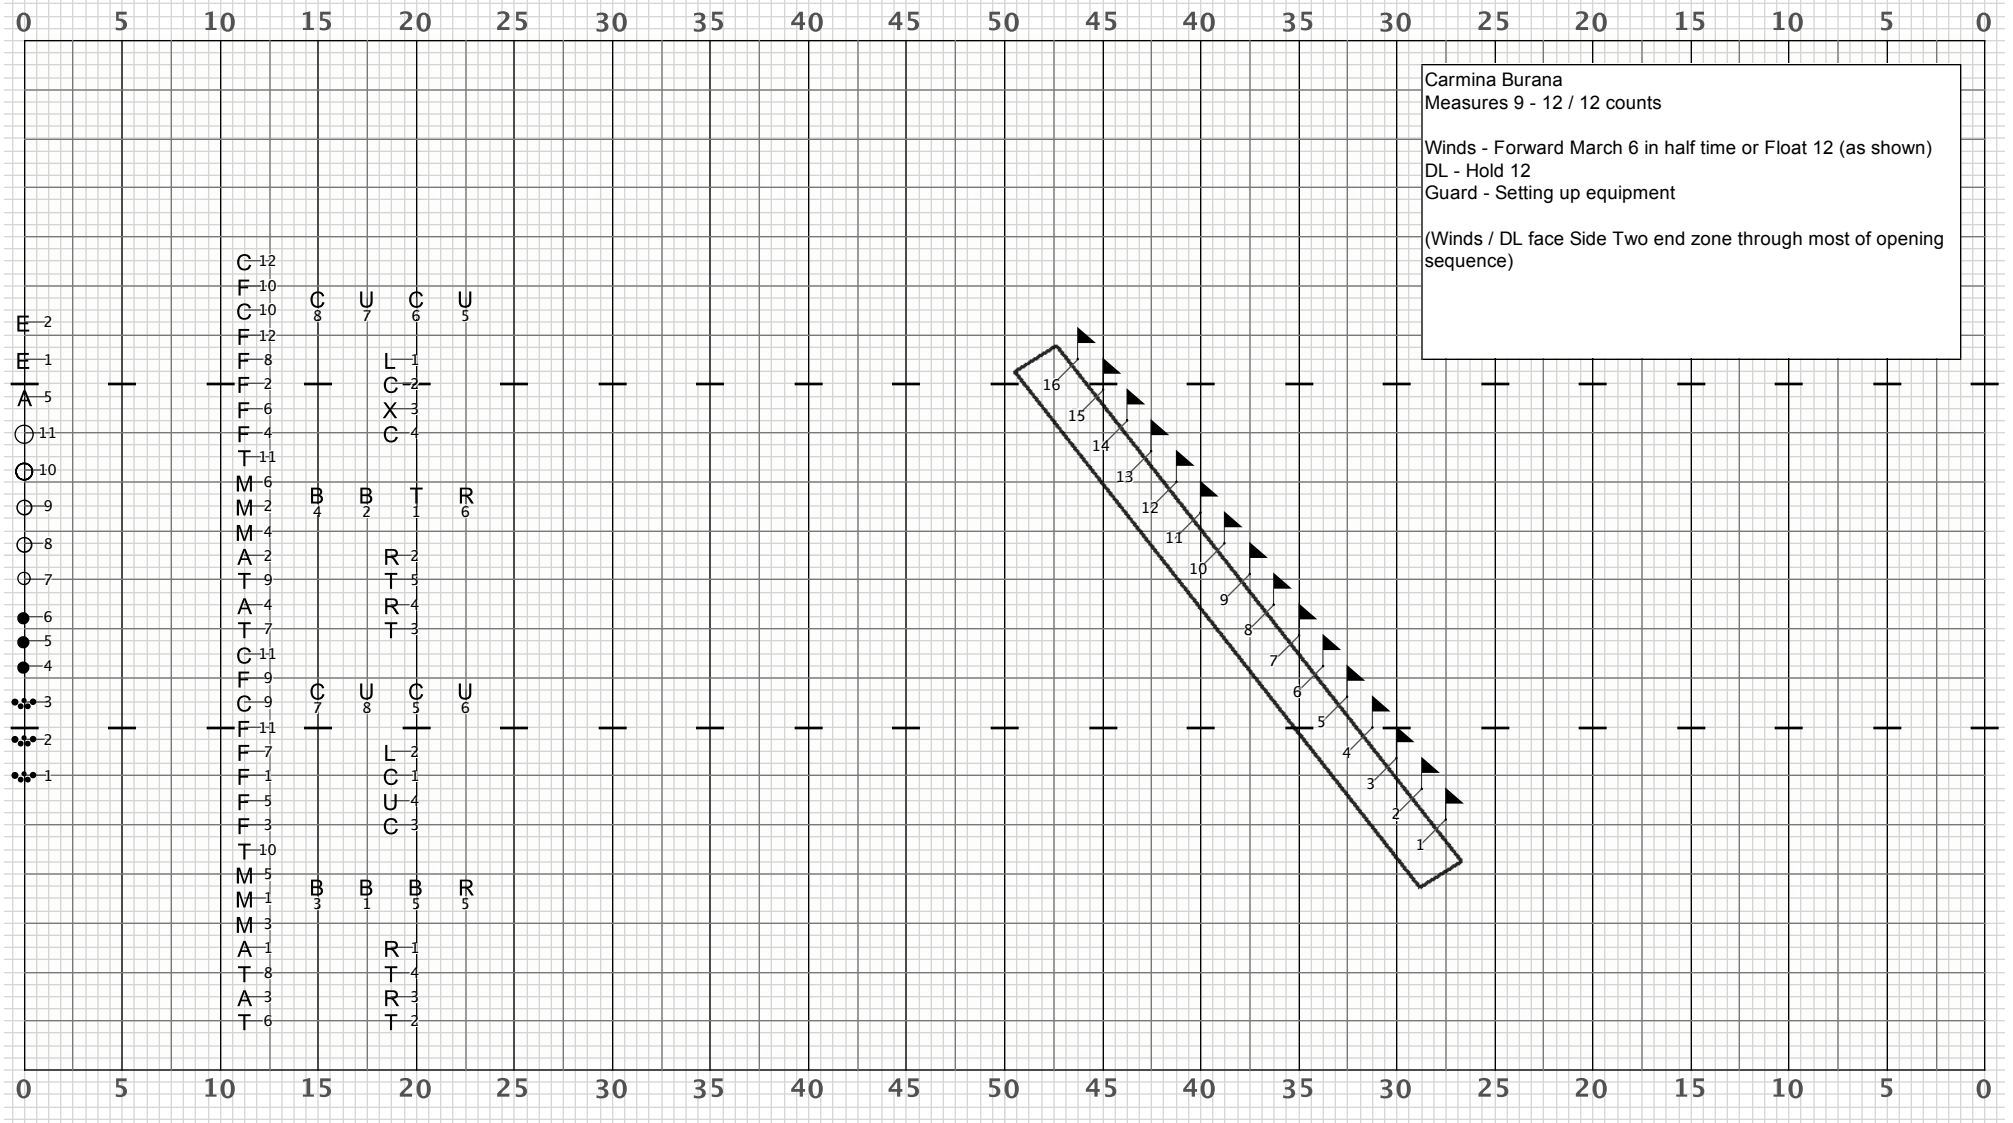

Director Viewpoint

Director Viewpoint

Director Viewpoint

Director Viewpoint

Carmina Burana
 Measures 25 - 28 / 12 counts
 Winds / DL - Float 12
 Guard - All moving to wall

Director Viewpoint

Carmina Burana
 Measures 29 - 32 / 12 counts
 Winds / DL - Float 12
 Guard - All moving to wall

Director Viewpoint

Director Viewpoint

Carmina Burana
Measures 37 - 40, 1 - 8 / 36 counts

Winds / DL - Float 12, Hold 24
Guard (Back row) - Run 12, Hold 24
Guard (Middle row) - Hold 4, Run 8, Hold 24
Guard (Front row) - Hold 8, Run 4, Hold 24

(Have each row of Guard leave earlier if needed)

Director Viewpoint